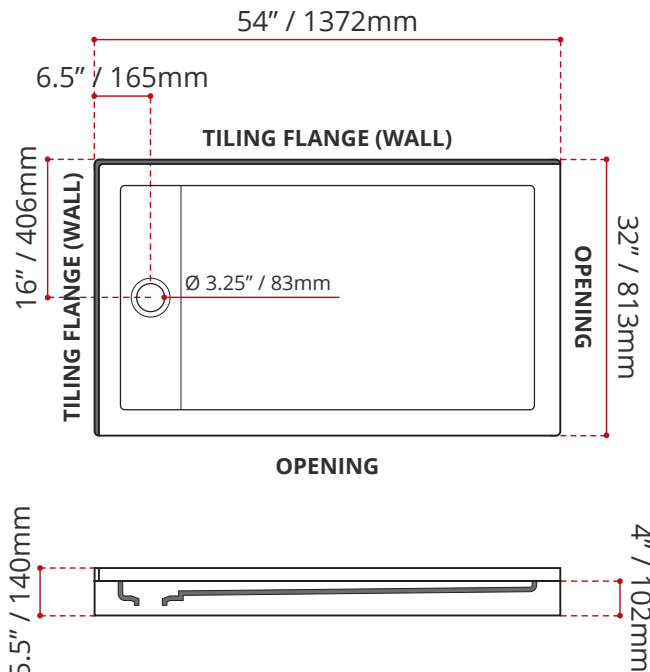

- Double Threshold / Opening
- **Off-set Drain location**
- **Left or right hand threshold opening**
- **Matte White Finish**
- Default white linear drain cover included
- Made in Canada
- Hygienic material
- **Made from Shila Stone cast resin**
- Stain, scratch and crack resistance
- Complies with CSA & IAPMO standards

ENVIRO SEAL

CUSTOMIZE YOUR SHOWER BASE

ALL UPCHARGE OPTIONS ARE MADE TO ORDER - NO REFUND - NO RETURN -

AVAILABLE CUSTOMIZATION OPTIONS	MODEL No.
TEXTURED BOTTOM	C4
DOUBLE TILING FLANGE	C5
TEXTURED BOTTOM + DOUBLE TILING FLANGE	C45

SHIPPING INFORMATION:

- Length: 56" / 1422mm
- Net Weight: 35 kg / 77lbs
- Width: 34" / 864mm
- Gross Weight: 40 kg / 88lbs
- Height: 8" / 203mm

SDTLD5432L4

(LEFT HAND DRAIN LOCATION)
(RIGHT HAND THRESHOLD / OPENING)

SDTLD5432R4

(RIGHT HAND DRAIN LOCATION)
(LEFT HAND THRESHOLD / OPENING)

DISCLAIMER: Measurements may vary ± 1/4" (Diagram Not to scale)