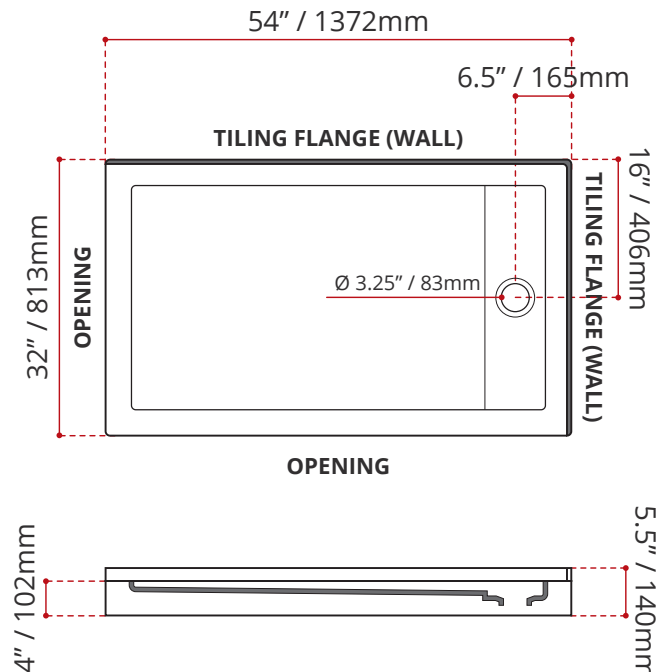

- Double Threshold / Opening
- **Off-set Drain location**
- **Left or right hand threshold opening**
- **Matte White Finish**
- Default white linear drain cover included
- Made in Canada
- Hygienic material
- **Made from Shila Stone cast resin**
- Stain, scratch and crack resistance
- Complies with CSA & IAPMO standards

SHIPPING INFORMATION:

- Length: 56" / 1422mm
- Net Weight: 35 kg / 77lbs
- Width: 34" / 864mm
- Gross Weight: 40 kg / 88lbs
- Height: 8" / 203mm

SDTLD5432L4

(LEFT HAND DRAIN LOCATION)
(RIGHT HAND THRESHOLD / OPENING)

SDTLD5432R4

(RIGHT HAND DRAIN LOCATION)
(LEFT HAND THRESHOLD / OPENING)

DISCLAIMER: Measurements may vary ± 1/4" (Diagram Not to scale)