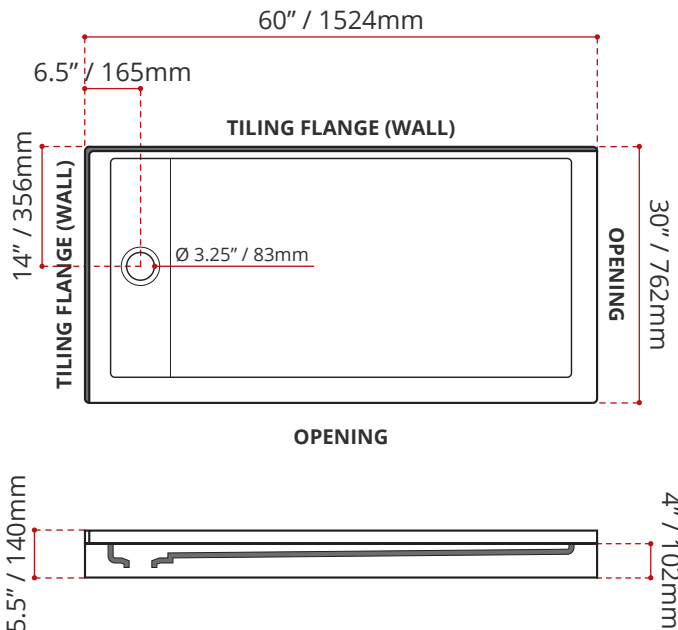

- Double Threshold / Opening
- **Off-set Drain location**
- **Left or right hand threshold opening**
- **Matte White Finish**
- Default white linear drain cover included
- Made in Canada
- Hygienic material
- **Made from Shila Stone cast resin**
- Stain, scratch and crack resistance
- Complies with CSA & IAPMO standards

ENVIRO SEAL

CUSTOMIZE YOUR SHOWER BASE

ALL UPCHARGE OPTIONS ARE MADE TO ORDER - NO REFUND - NO RETURN -

AVAILABLE CUSTOMIZATION OPTIONS	MODEL No.
TEXTURED BOTTOM	C4
DOUBLE TILING FLANGE	C5
TEXTURED BOTTOM + DOUBLE TILING FLANGE	C45

SHIPPING INFORMATION:

- Length: 62" / 1575mm
- Net Weight: 24 kg / 53lbs
- Width: 34" / 864mm
- Gross Weight: 27 kg / 59.5lbs
- Height: 8" / 203mm

SDTLD6030L4

(LEFT HAND DRAIN LOCATION)
(RIGHT HAND THRESHOLD / OPENING)

SDTLD6030R4

(RIGHT HAND DRAIN LOCATION)
(LEFT HAND THRESHOLD / OPENING)

DISCLAIMER: Measurements may vary ± 1/4" (Diagram Not to scale)