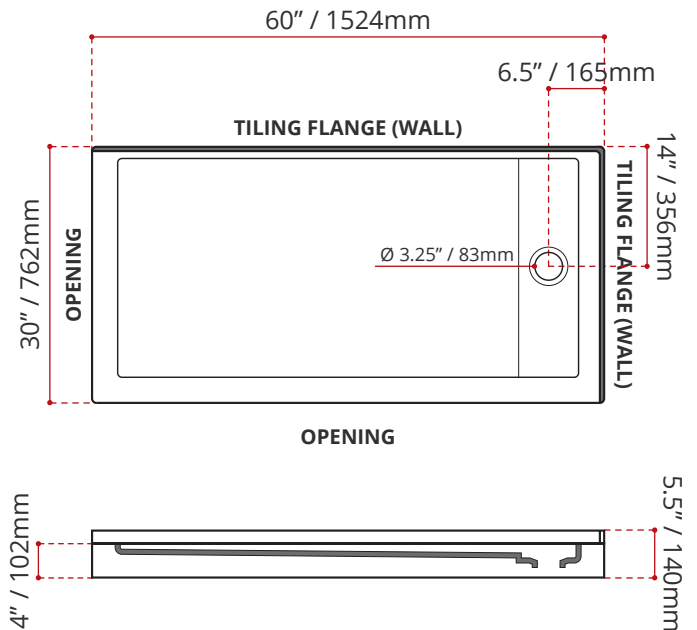

- Double Threshold / Opening
- **Off-set Drain location**
- **Left or right hand threshold opening**
- **Matte White Finish**
- Default white linear drain cover included
- Made in Canada
- Hygienic material
- **Made from Shila Stone cast resin**
- Stain, scratch and crack resistance
- Complies with CSA & IAPMO standards

SHIPPING INFORMATION:

- Length: 62" / 1575mm
- Net Weight: 24 kg / 53lbs
- Width: 34" / 864mm
- Gross Weight: 27 kg / 59.5lbs
- Height: 8" / 203mm

SDTLD6030L4

(LEFT HAND DRAIN LOCATION)
(RIGHT HAND THRESHOLD / OPENING)

SDTLD6030R4

(RIGHT HAND DRAIN LOCATION)
(LEFT HAND THRESHOLD / OPENING)

DISCLAIMER: Measurements may vary ± 1/4" (Diagram Not to scale)