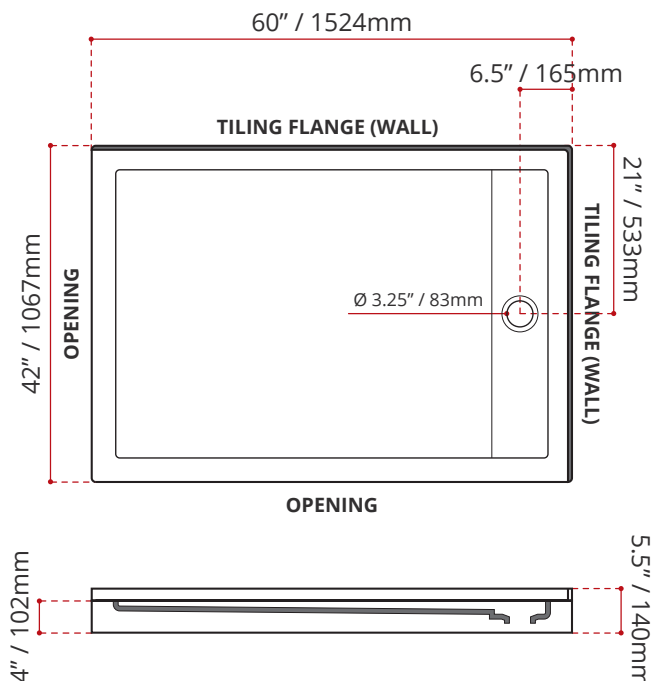

- Double Threshold / Opening
- **Off-set Drain location**
- **Left or right hand threshold opening**
- **Matte White Finish**
- Default white linear drain cover included
- Made in Canada
- Hygienic material
- **Made from Shila Stone cast resin**
- Stain, scratch and crack resistance
- Complies with CSA & IAPMO standards

### SHIPPING INFORMATION:

- Length: 62" / 1575mm
- Net Weight: 27 kg / 59lbs
- Width: 44" / 1118mm
- Gross Weight: 30 kg / 66lbs
- Height: 8" / 203mm

### SDTLD6042L4

(LEFT HAND DRAIN LOCATION)  
(RIGHT HAND THRESHOLD / OPENING)

### SDTLD6042R4

(RIGHT HAND DRAIN LOCATION)  
(LEFT HAND THRESHOLD / OPENING)

DISCLAIMER: Measurements may vary ± 1/4" (Diagram Not to scale)