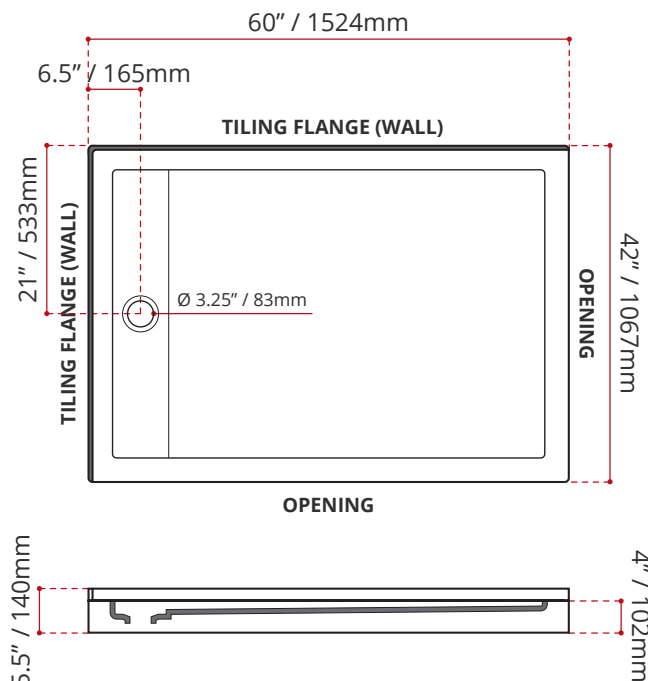

- Double Threshold / Opening
- **Off-set Drain location**
- **Left or right hand threshold opening**
- **Matte White Finish**
- Default white linear drain cover included
- Made in Canada
- Hygienic material
- **Made from Shila Stone cast resin**
- Stain, scratch and crack resistance
- Complies with CSA & IAPMO standards

### SHIPPING INFORMATION:

- Length: 62" / 1575mm
- Net Weight: 27 kg / 59lbs
- Width: 44" / 1118mm
- Gross Weight: 30 kg / 66lbs
- Height: 8" / 203mm

### SDTLD6042L4

(LEFT HAND DRAIN LOCATION)  
(RIGHT HAND THRESHOLD / OPENING)

### SDTLD6042R4

(RIGHT HAND DRAIN LOCATION)  
(LEFT HAND THRESHOLD / OPENING)

DISCLAIMER: Measurements may vary ± 1/4" (Diagram Not to scale)