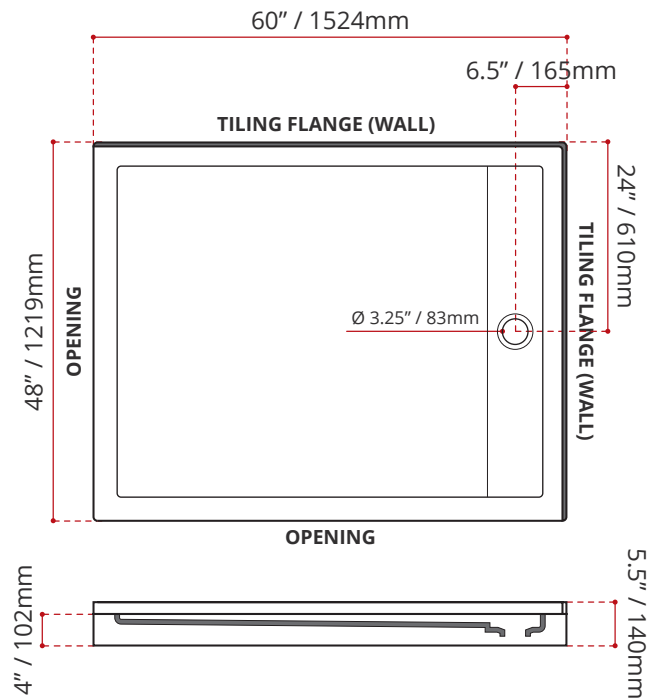

- Double Threshold / Opening
- **Off-set Drain location**
- **Left or right hand threshold opening**
- **Matte White Finish**
- Default white linear drain cover included
- Made in Canada
- Hygienic material
- **Made from Shila Stone cast resin**
- Stain, scratch and crack resistance
- Complies with CSA & IAPMO standards

### SHIPPING INFORMATION:

- Length: 62" / 1575mm
- Net Weight: 35 kg / 77lbs
- Width: 50" / 1270mm
- Gross Weight: 40 kg / 88lbs
- Height: 8" / 203mm

### SDTLD6048L4

(LEFT HAND DRAIN LOCATION)  
(RIGHT HAND THRESHOLD / OPENING)

### SDTLD6048R4

(RIGHT HAND DRAIN LOCATION)  
(LEFT HAND THRESHOLD / OPENING)

DISCLAIMER: Measurements may vary ± 1/4" (Diagram Not to scale)