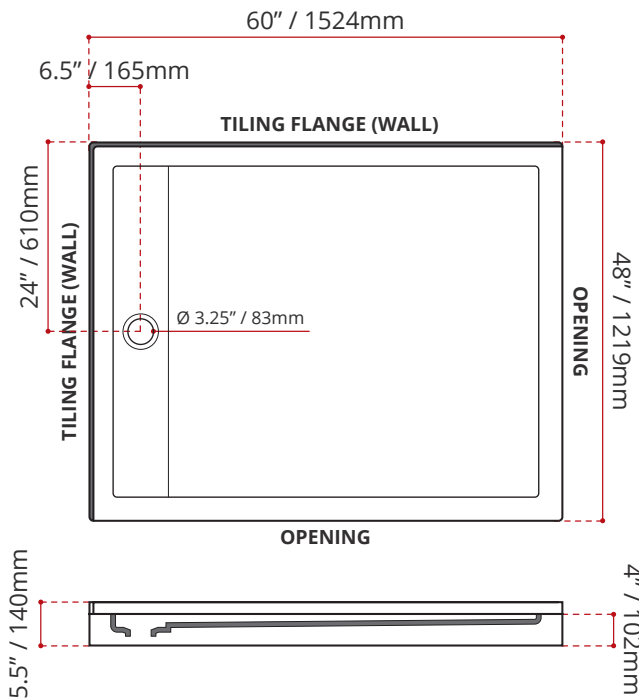

- Double Threshold / Opening
- **Off-set Drain location**
- **Left or right hand threshold opening**
- **Matte White Finish**
- Default white linear drain cover included
- Made in Canada
- Hygienic material
- **Made from Shila Stone cast resin**
- Stain, scratch and crack resistance
- Complies with CSA & IAPMO standards

### SHIPPING INFORMATION:

- Length: 62" / 1575mm
- Net Weight: 35 kg / 77lbs
- Width: 50" / 1270mm
- Gross Weight: 40 kg / 88lbs
- Height: 8" / 203mm

### SDTLD6048L4

(LEFT HAND DRAIN LOCATION)  
(RIGHT HAND THRESHOLD / OPENING)

### SDTLD6048R4

(RIGHT HAND DRAIN LOCATION)  
(LEFT HAND THRESHOLD / OPENING)

DISCLAIMER: Measurements may vary ± 1/4" (Diagram Not to scale)