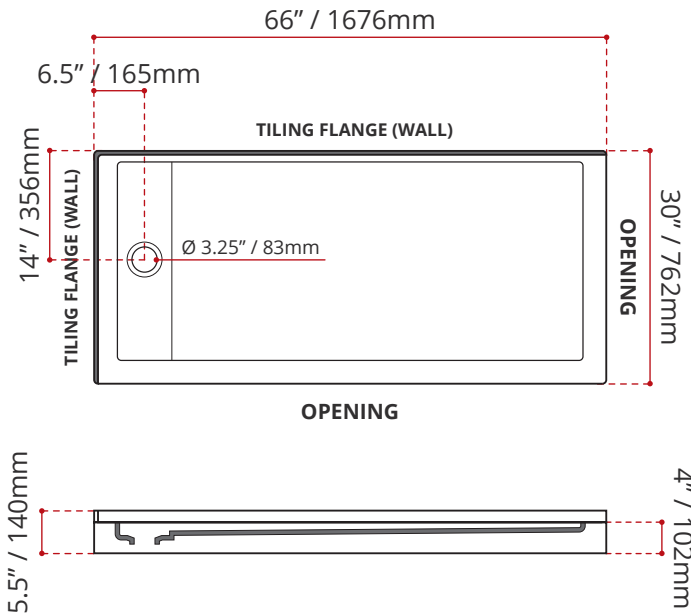

- Double Threshold / Opening
- **Off-set Drain location**
- **Left or right hand threshold opening**
- **Matte White Finish**
- Default white linear drain cover included
- Made in Canada
- Hygienic material
- **Made from Shila Stone cast resin**
- Stain, scratch and crack resistance
- Complies with CSA & IAPMO standards

SHIPPING INFORMATION:

- Length: 68" / 1727mm
- Net Weight: 30 kg / 66lbs
- Width: 34" / 864mm
- Gross Weight: 35 kg / 77lbs
- Height: 8" / 203mm

SDTLD6630L4

(LEFT HAND DRAIN LOCATION)
(RIGHT HAND THRESHOLD / OPENING)

SDTLD6630R4

(RIGHT HAND DRAIN LOCATION)
(LEFT HAND THRESHOLD / OPENING)

DISCLAIMER: Measurements may vary ± 1/4" (Diagram Not to scale)