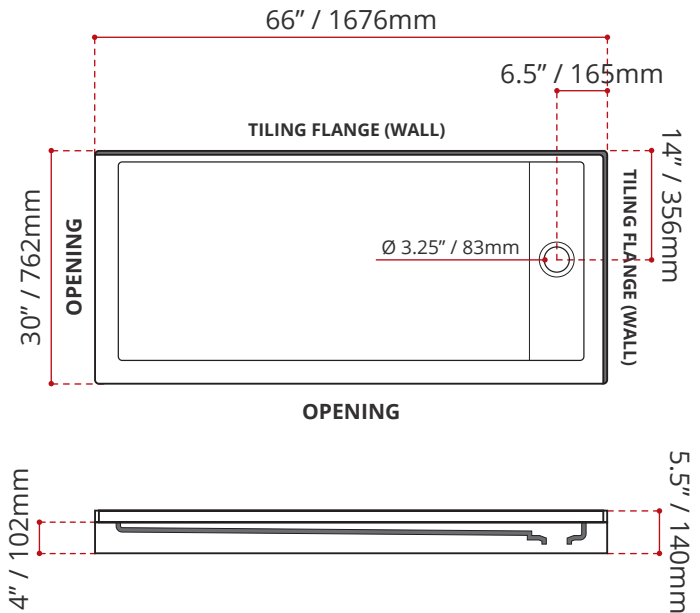

- Double Threshold / Opening
- **Off-set Drain location**
- **Left or right hand threshold opening**
- **Matte White Finish**
- Default white linear drain cover included
- Made in Canada
- Hygienic material
- **Made from Shila Stone cast resin**
- Stain, scratch and crack resistance
- Complies with CSA & IAPMO standards

SHIPPING INFORMATION:

- Length: 68" / 1727mm
- Net Weight: 30 kg / 66lbs
- Width: 34" / 864mm
- Gross Weight: 35 kg / 77lbs
- Height: 8" / 203mm

SDTLD6630L4

(LEFT HAND DRAIN LOCATION)
(RIGHT HAND THRESHOLD / OPENING)

SDTLD6630R4

(RIGHT HAND DRAIN LOCATION)
(LEFT HAND THRESHOLD / OPENING)

DISCLAIMER: Measurements may vary ± 1/4" (Diagram Not to scale)