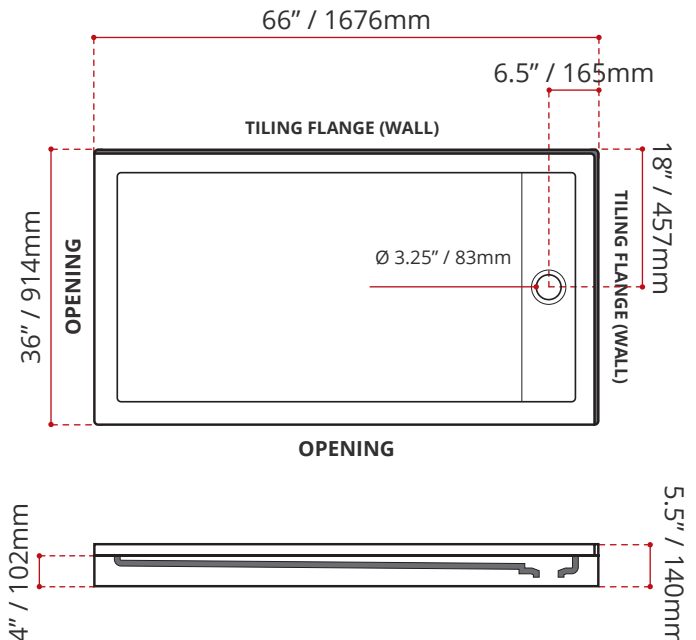

- Double Threshold / Opening
- **Off-set Drain location**
- **Left or right hand threshold opening**
- **Matte White Finish**
- Default white linear drain cover included
- Made in Canada
- Hygienic material
- **Made from Shila Stone cast resin**
- Stain, scratch and crack resistance
- Complies with CSA & IAPMO standards

### SHIPPING INFORMATION:

- Length: 68" / 1727mm
- Net Weight: 35 kg / 77lbs
- Width: 38" / 965mm
- Gross Weight: 40 kg / 88lbs
- Height: 8" / 203mm

### SDTLD6636L4

(LEFT HAND DRAIN LOCATION)  
(RIGHT HAND THRESHOLD / OPENING)

### SDTLD6636R4

(RIGHT HAND DRAIN LOCATION)  
(LEFT HAND THRESHOLD / OPENING)

DISCLAIMER: Measurements may vary ± 1/4" (Diagram Not to scale)