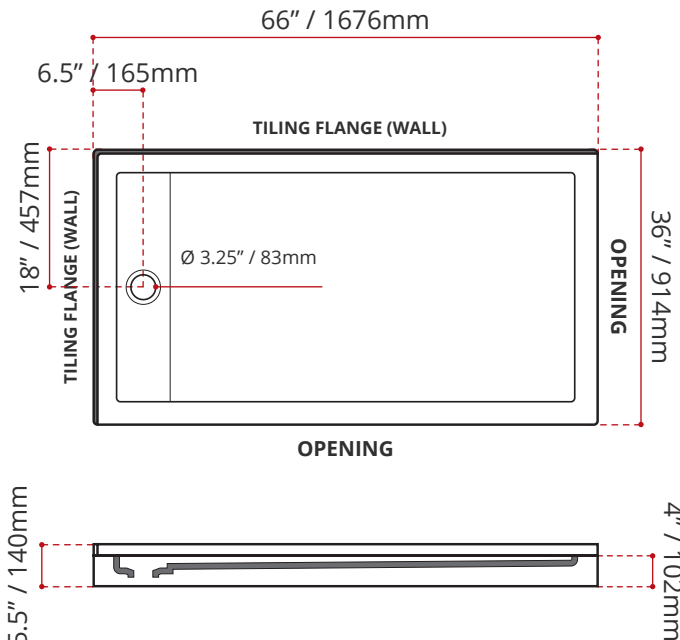

- Double Threshold / Opening
- **Off-set Drain location**
- **Left or right hand threshold opening**
- **Matte White Finish**
- Default white linear drain cover included
- Made in Canada
- Hygienic material
- **Made from Shila Stone cast resin**
- Stain, scratch and crack resistance
- Complies with CSA & IAPMO standards

### SHIPPING INFORMATION:

- Length: 68" / 1727mm
- Net Weight: 35 kg / 77lbs
- Width: 38" / 965mm
- Gross Weight: 40 kg / 88lbs
- Height: 8" / 203mm

### SDTLD6636L4

(LEFT HAND DRAIN LOCATION)  
(RIGHT HAND THRESHOLD / OPENING)

### SDTLD6636R4

(RIGHT HAND DRAIN LOCATION)  
(LEFT HAND THRESHOLD / OPENING)

DISCLAIMER: Measurements may vary ± 1/4" (Diagram Not to scale)