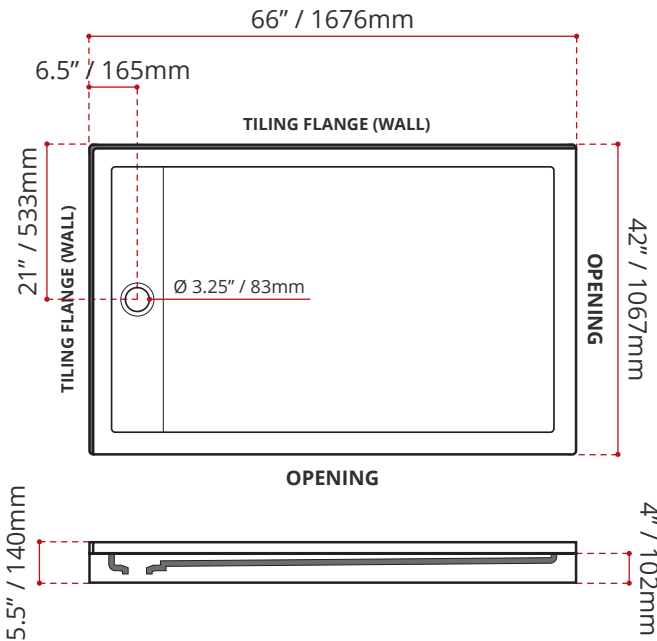

- Double Threshold / Opening
- **Off-set Drain location**
- **Left or right hand threshold opening**
- **Matte White Finish**
- Default white linear drain cover included
- Made in Canada
- Hygienic material
- **Made from Shila Stone cast resin**
- Stain, scratch and crack resistance
- Complies with CSA & IAPMO standards

SHIPPING INFORMATION:

- Length: 68" / 1727mm
- Net Weight: 35 kg / 77lbs
- Width: 44" / 1118mm
- Gross Weight: 40 kg / 88lbs
- Height: 8" / 203mm

SDTLD6642L4

(LEFT HAND DRAIN LOCATION)
(RIGHT HAND THRESHOLD / OPENING)

SDTLD6642R4

(RIGHT HAND DRAIN LOCATION)
(LEFT HAND THRESHOLD / OPENING)