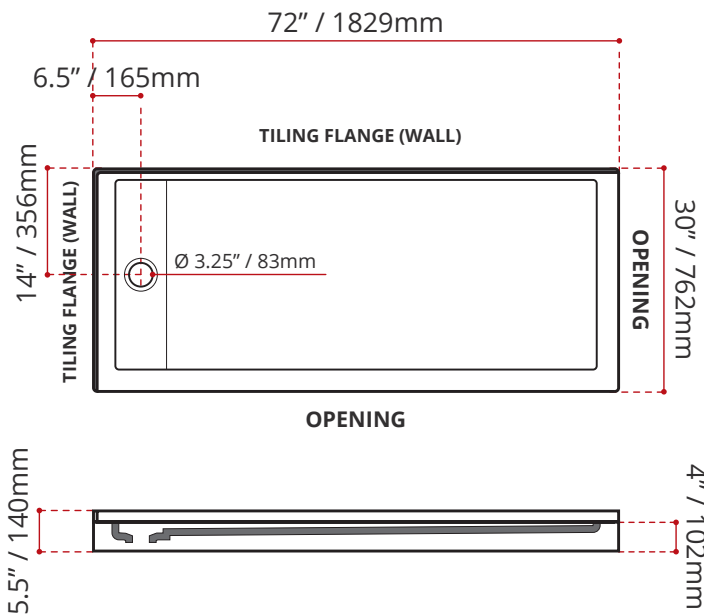

- Double Threshold / Opening
- **Off-set Drain location**
- **Left or right hand threshold opening**
- **Matte White Finish**
- Default white linear drain cover included
- Made in Canada
- Hygienic material
- **Made from Shila Stone cast resin**
- Stain, scratch and crack resistance
- Complies with CSA & IAPMO standards

ENVIRO SEAL

CUSTOMIZE YOUR SHOWER BASE

ALL UPCHARGE OPTIONS ARE MADE TO ORDER - NO REFUND - NO RETURN -

AVAILABLE CUSTOMIZATION OPTIONS	MODEL No.
TEXTURED BOTTOM	C4
DOUBLE TILING FLANGE	C5
TEXTURED BOTTOM + DOUBLE TILING FLANGE	C45

SHIPPING INFORMATION:

- Length: 74" / 1880mm
- Net Weight: 35 kg / 77lbs
- Width: 34" / 864mm
- Gross Weight: 40 kg / 88lbs
- Height: 8" / 203mm

SDTLD7230L4
(LEFT HAND DRAIN LOCATION)
(RIGHT HAND THRESHOLD / OPENING)

SDTLD7230R4
(RIGHT HAND DRAIN LOCATION)
(LEFT HAND THRESHOLD / OPENING)

DISCLAIMER: Measurements may vary ± 1/4" (Diagram Not to scale)