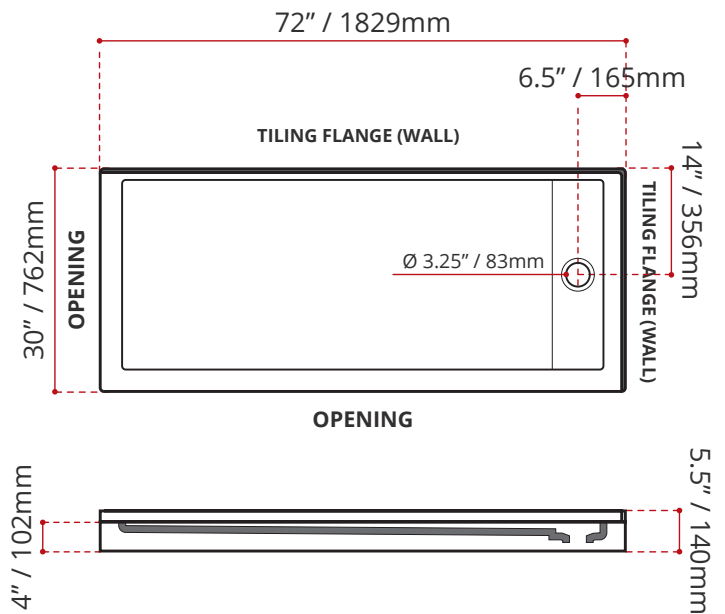

- Double Threshold / Opening
- **Off-set Drain location**
- **Left or right hand threshold opening**
- **Matte White Finish**
- Default white linear drain cover included
- Made in Canada
- Hygienic material
- **Made from Shila Stone cast resin**
- Stain, scratch and crack resistance
- Complies with CSA & IAPMO standards

SHIPPING INFORMATION:

- Length: 74" / 1880mm
- Net Weight: 35 kg / 77lbs
- Width: 34" / 864mm
- Gross Weight: 40 kg / 88lbs
- Height: 8" / 203mm

SDTLD7230L4
(LEFT HAND DRAIN LOCATION)
(RIGHT HAND THRESHOLD / OPENING)

SDTLD7230R4
(RIGHT HAND DRAIN LOCATION)
(LEFT HAND THRESHOLD / OPENING)

DISCLAIMER: Measurements may vary ± 1/4" (Diagram Not to scale)