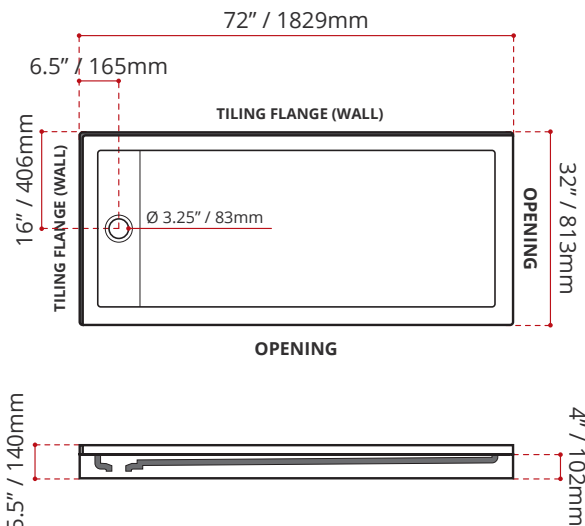

COLOUR OPTIONS ARE MADE TO ORDER - NO REFUND - NO RETURN -

BLACK FINISH

MODEL No: SDTLD7232L2 (LEFT HAND DRAIN)
MODEL No: SDTLD7232R2 (RIGHT HAND DRAIN)

BISCUIT FINISH

MODEL No: SDTLD7232L3 (LEFT HAND DRAIN)
MODEL No: SDTLD7232R3 (RIGHT HAND DRAIN)

Valley's double threshold, offset linear drain acrylic shower bases are meant to be installed in a corner setting. A white drain cover is included. Complies with CSA & IAPMO standards.

DESCRIPTION:
<ul style="list-style-type: none"> • Double Threshold / Opening • White finish • Left or right hand threshold opening • Off-set Drain location • Default white linear drain cover included • High gloss / Crack-resistant acrylic • Made in Canada • Complies with CSA & IAPMO standards.

SHIPPING INFORMATION:
<ul style="list-style-type: none"> • Length: 74" / 1880mm • Width: 34" / 864mm • Height: 8" / 203mm • Net Weight: 35 kg / 77lbs • Gross Weight: 40 kg / 88lbs

SDTLD7232L1
(LEFT HAND DRAIN LOCATION)
(RIGHT HAND THRESHOLD / OPENING)

SDTLD7232R1
(RIGHT HAND DRAIN LOCATION)
(LEFT HAND THRESHOLD / OPENING)

DISCLAIMER: Measurements may vary ±1/4" (Diagram Not to scale)