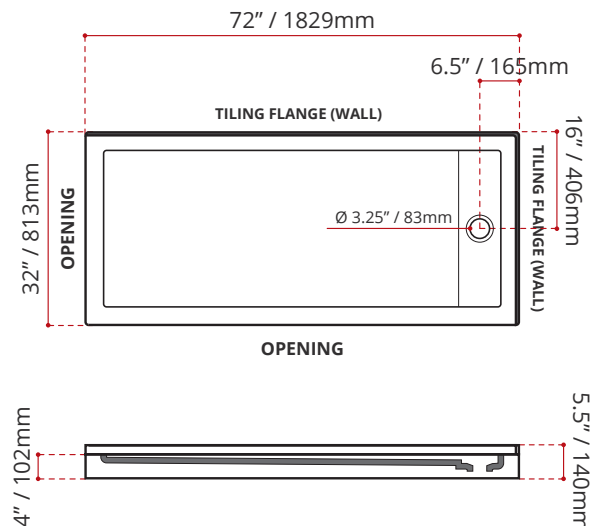

Valley's double threshold, offset linear drain acrylic shower bases are meant to be installed in a corner setting. A white drain cover is included. Complies with CSA & IAPMO standards.

DESCRIPTION:
<ul style="list-style-type: none"> • Double Threshold / Opening • White finish • Left or right hand threshold opening • Off-set Drain location • Default white linear drain cover included • High gloss / Crack-resistant acrylic • Made in Canada • Complies with CSA & IAPMO standards.

CUSTOMIZE YOUR SHOWER BASE

ALL UPCHARGE OPTIONS ARE MADE TO ORDER - NO REFUND - NO RETURN -

AVAILABLE CUSTOMIZATION OPTIONS	MODEL No.
TEXTURED BOTTOM	C4
DOUBLE TILING FLANGE	C5
TEXTURED BOTTOM + DOUBLE TILING FLANGE	C45

SHIPPING INFORMATION:
<ul style="list-style-type: none"> • Length: 74" / 1880mm • Width: 34" / 864mm • Height: 8" / 203mm • Net Weight: 35 kg / 77lbs • Gross Weight: 40 kg / 88lbs

SDTLD7232L1
(LEFT HAND DRAIN LOCATION)
(RIGHT HAND THRESHOLD / OPENING)

SDTLD7232R1
(RIGHT HAND DRAIN LOCATION)
(LEFT HAND THRESHOLD / OPENING)

DISCLAIMER: Measurements may vary ±1/4" (Diagram Not to scale)