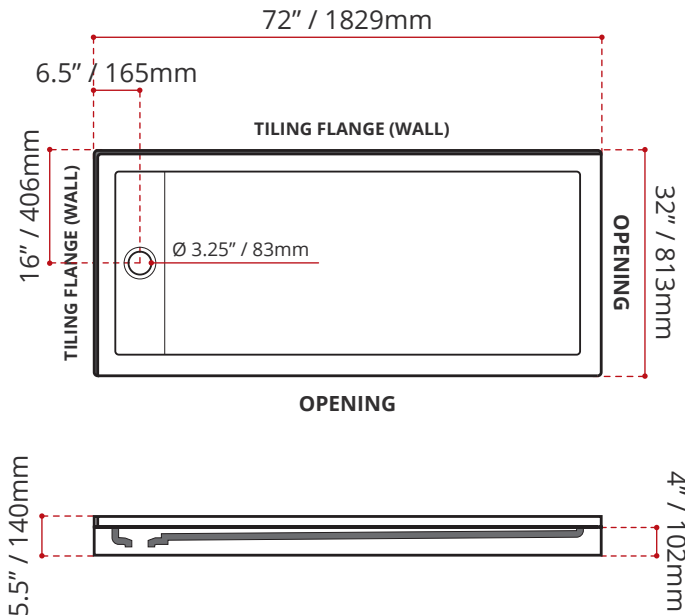

- Double Threshold / Opening
- **Off-set Drain location**
- **Left or right hand threshold opening**
- **Matte White Finish**
- Default white linear drain cover included
- Made in Canada
- Hygienic material
- **Made from Shila Stone cast resin**
- Stain, scratch and crack resistance
- Complies with CSA & IAPMO standards

SHIPPING INFORMATION:

- Length: 74" / 1880mm
- Net Weight: 35 kg / 77lbs
- Width: 34" / 864mm
- Gross Weight: 40 kg / 88lbs
- Height: 8" / 203mm

SDTLD7232L4

(LEFT HAND DRAIN LOCATION)
(RIGHT HAND THRESHOLD / OPENING)

SDTLD7232R4

(RIGHT HAND DRAIN LOCATION)
(LEFT HAND THRESHOLD / OPENING)