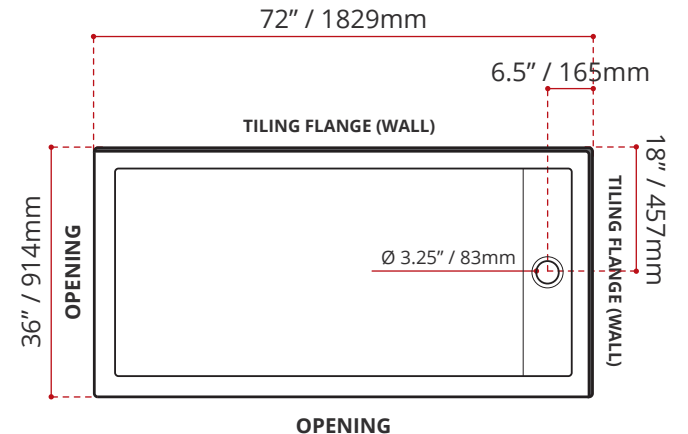

- Double Threshold / Opening
- **Off-set Drain location**
- **Left or right hand threshold opening**
- **Matte White Finish**
- Default white linear drain cover included
- Made in Canada
- Hygienic material
- **Made from Shila Stone cast resin**
- Stain, scratch and crack resistance
- Complies with CSA & IAPMO standards

SHIPPING INFORMATION:

- Length: 74" / 1880mm
- Net Weight: 35 kg / 77lbs
- Width: 38" / 965mm
- Gross Weight: 40 kg / 88lbs
- Height: 8" / 203mm

SDTLD7236L4

(LEFT HAND DRAIN LOCATION)
(RIGHT HAND THRESHOLD / OPENING)

SDTLD7236R4

(RIGHT HAND DRAIN LOCATION)
(LEFT HAND THRESHOLD / OPENING)

DISCLAIMER: Measurements may vary ± 1/4" (Diagram Not to scale)