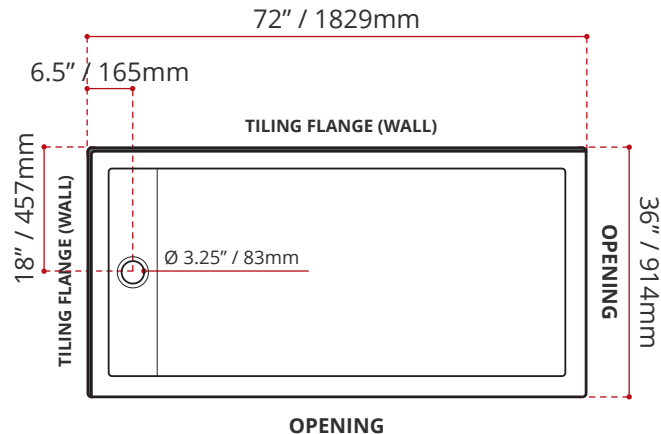

- Double Threshold / Opening
- **Off-set Drain location**
- **Left or right hand threshold opening**
- **Matte White Finish**
- Default white linear drain cover included
- Made in Canada
- Hygienic material
- **Made from Shila Stone cast resin**
- Stain, scratch and crack resistance
- Complies with CSA & IAPMO standards

SHIPPING INFORMATION:

- Length: 74" / 1880mm
- Net Weight: 35 kg / 77lbs
- Width: 38" / 965mm
- Gross Weight: 40 kg / 88lbs
- Height: 8" / 203mm

SDTLD7236L4

(LEFT HAND DRAIN LOCATION)
(RIGHT HAND THRESHOLD / OPENING)

SDTLD7236R4

(RIGHT HAND DRAIN LOCATION)
(LEFT HAND THRESHOLD / OPENING)

DISCLAIMER: Measurements may vary ± 1/4" (Diagram Not to scale)