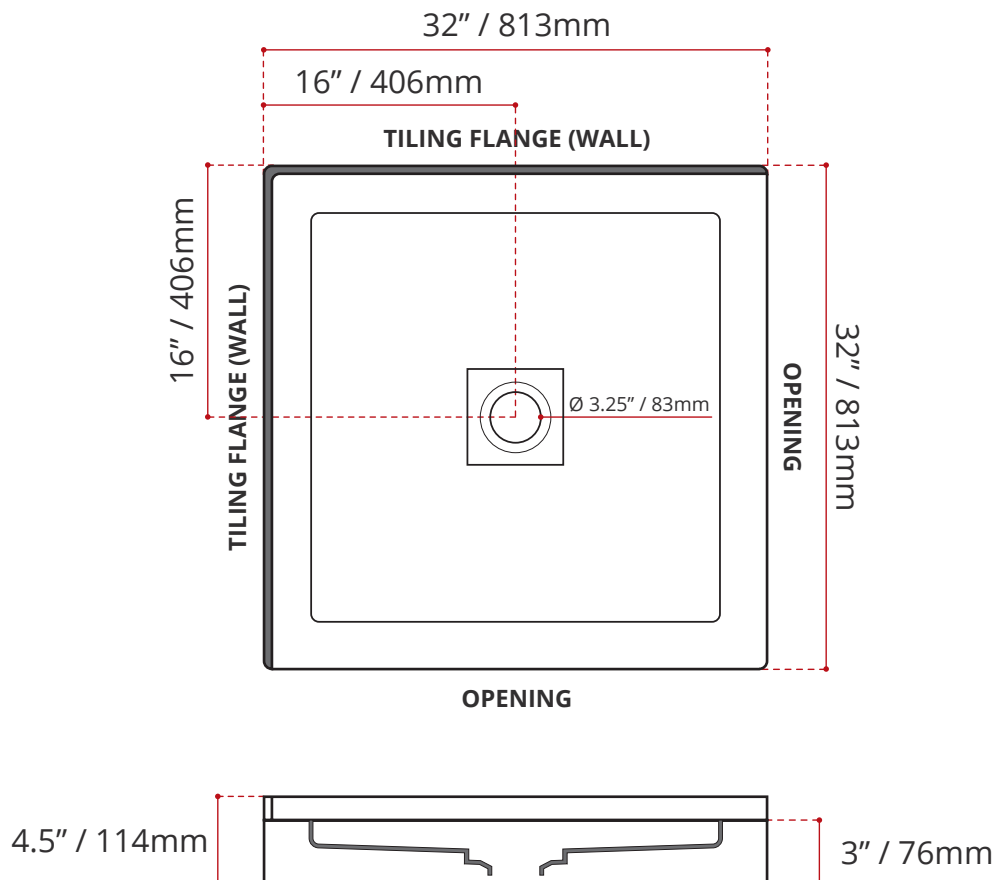

- Double Threshold / Opening
- **Center Drain**
- **Matte White Finish**
- **Left or right hand threshold opening**
- Made in Canada
- Hygienic material
- **Made from Shila Stone cast resin**
- Stain, scratch and crack resistance
- Complies with CSA & IAPMO standards

ENVIRO SEAL

CUSTOMIZE YOUR SHOWER BASE

ALL UPCHARGE OPTIONS ARE MADE TO ORDER - NO REFUND - NO RETURN -

AVAILABLE CUSTOMIZATION OPTIONS	MODEL No.
TEXTURED BOTTOM	C4
DOUBLE TILING FLANGE	C5
TEXTURED BOTTOM + DOUBLE TILING FLANGE	C45

SHIPPING INFORMATION:

- Length: 34" / 864mm
- Net Weight: 17 kg / 37lbs
- Width: 34" / 864mm
- Gross Weight: 20 kg / 44lbs
- Height: 8" / 203mm

DISCLAIMER: Measurements may vary ± 1/4" (Diagram Not to scale)