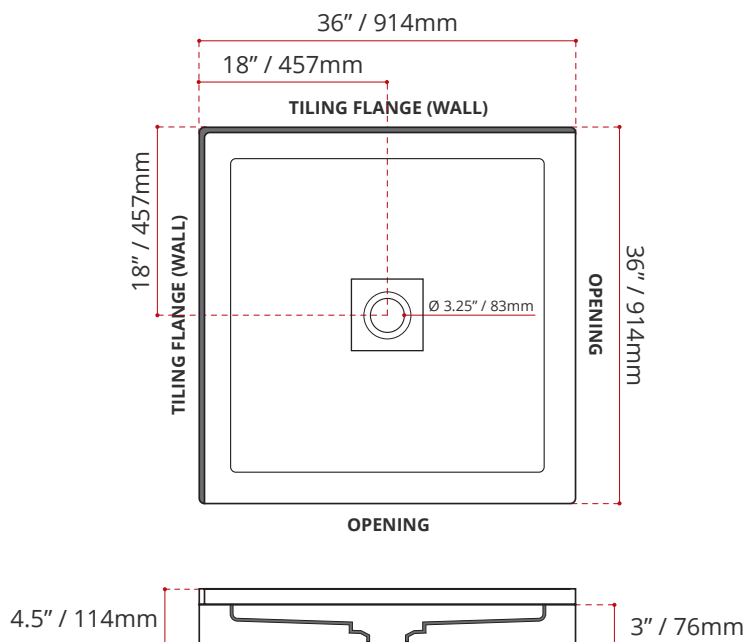

COLOUR OPTIONS ARE MADE TO ORDER - NO REFUND - NO RETURN -

BLACK FINISH
 MODEL No: SDTSD36362

BISCUIT FINISH
 MODEL No: SDTSD36363

Valley's double threshold, center drain acrylic shower bases are meant to be installed a corner setting. All acrylic shower bases have been redesigned with a minimal 3" threshold.

DESCRIPTION:
<ul style="list-style-type: none"> • Double Threshold / Opening • White Finish • Left or right hand threshold opening • Center Drain • High gloss / Crack-resistant acrylic. • Made in Canada. • Complies with CSA & IAPMO standards.

SHIPPING INFORMATION:
<ul style="list-style-type: none"> • Length: 38" / 965mm • Width: 38" / 965mm • Height: 8" / 203mm • Net Weight: 20 kg / 44lbs • Gross Weight: 25 kg / 55lbs

DISCLAIMER: Measurements may vary ± 1/4" (Diagram Not to scale)