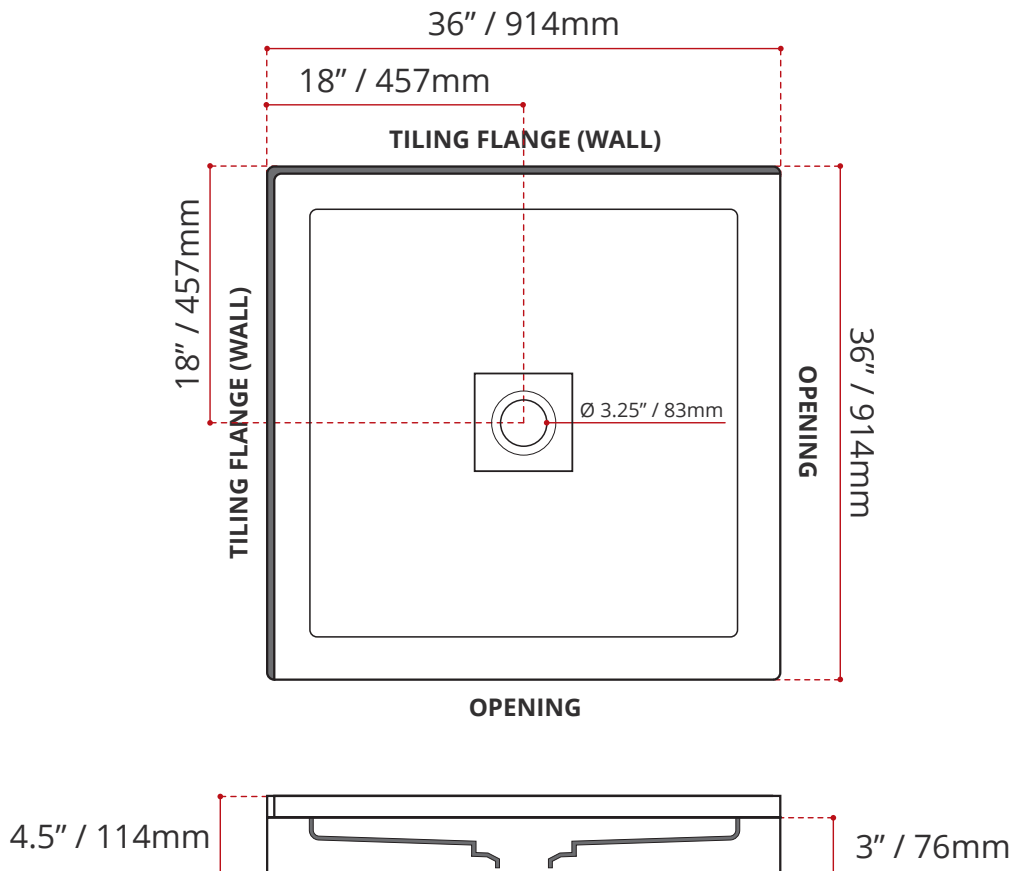

- Double Threshold / Opening
- **Center Drain**
- **Matte White Finish**
- **Left or right hand threshold opening**
- Made in Canada
- Hygienic material
- **Made from Shila Stone cast resin**
- Stain, scratch and crack resistance
- Complies with CSA & IAPMO standards

SHIPPING INFORMATION:

- Length: 38" / 965mm
- Net Weight: 20 kg / 44lbs
- Width: 38" / 965mm
- Gross Weight: 25 kg / 55lbs
- Height: 8" / 203mm

DISCLAIMER: Measurements may vary ± 1/4" (Diagram Not to scale)