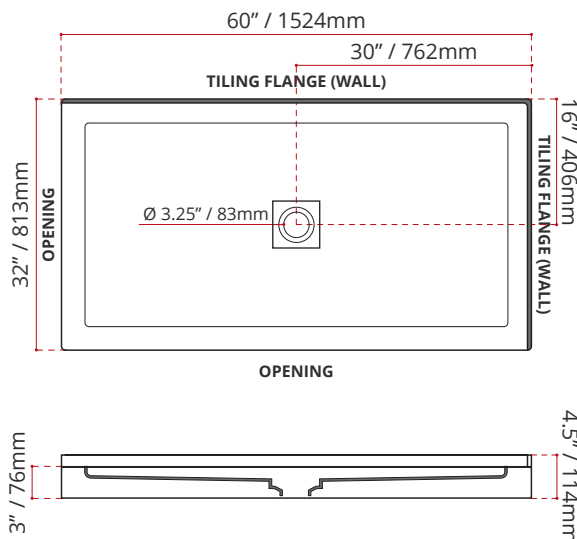

Valley's double threshold, center drain acrylic shower bases are meant to be installed a corner setting. All acrylic shower bases have been redesigned with a minimal 3" threshold.

STAINLESS STEEL DRAIN COVER NOT INCLUDED SOLD SEPARATELY.

DESCRIPTION:
<ul style="list-style-type: none"> • Double Threshold / Opening • White Finish • Left or right hand threshold opening • Center Drain • High gloss / Crack-resistant acrylic. • Made in Canada. • Complies with CSA & IAPMO standards.

SHIPPING INFORMATION:
<ul style="list-style-type: none"> • Length: 62" / 1575mm • Net Weight: 24 kg / 53lbs • Width: 34" / 864mm • Gross Weight: 27 kg / 59.5lbs • Height: 8" / 203mm

SDTSD6032L1
(LEFT HAND THRESHOLD OPENING)

SDTSD6032R1
(RIGHT HAND THRESHOLD OPENING)

DISCLAIMER: Measurements may vary ± 1/4" (Diagram Not to scale)