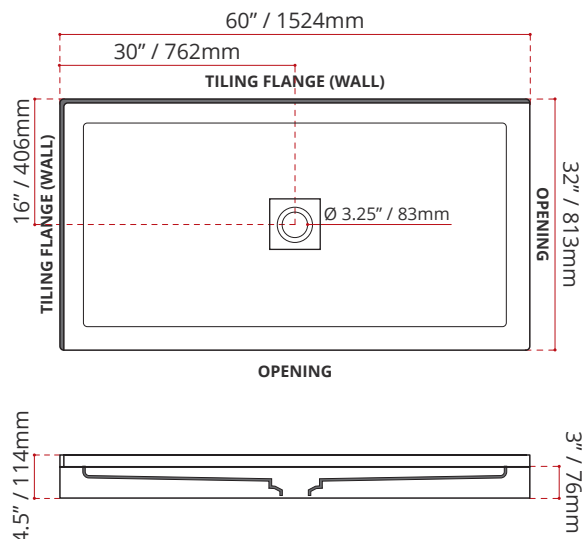

Valley's double threshold, center drain acrylic shower bases are meant to be installed a corner setting. All acrylic shower bases have been redesigned with a minimal 3" threshold.

STAINLESS STEEL DRAIN COVER NOT INCLUDED SOLD SEPARATELY.

DESCRIPTION:
<ul style="list-style-type: none"> • Double Threshold / Opening • White Finish • Left or right hand threshold opening • Center Drain • High gloss / Crack-resistant acrylic. • Made in Canada. • Complies with CSA & IAPMO standards.

SHIPPING INFORMATION:
<ul style="list-style-type: none"> • Length: 62" / 1575mm • Net Weight: 24 kg / 53lbs • Width: 34" / 864mm • Gross Weight: 27 kg / 59.5lbs • Height: 8" / 203mm

SDTSD6032L1
(LEFT HAND THRESHOLD OPENING)

SDTSD6032R1
(RIGHT HAND THRESHOLD OPENING)

DISCLAIMER: Measurements may vary ± 1/4" (Diagram Not to scale)