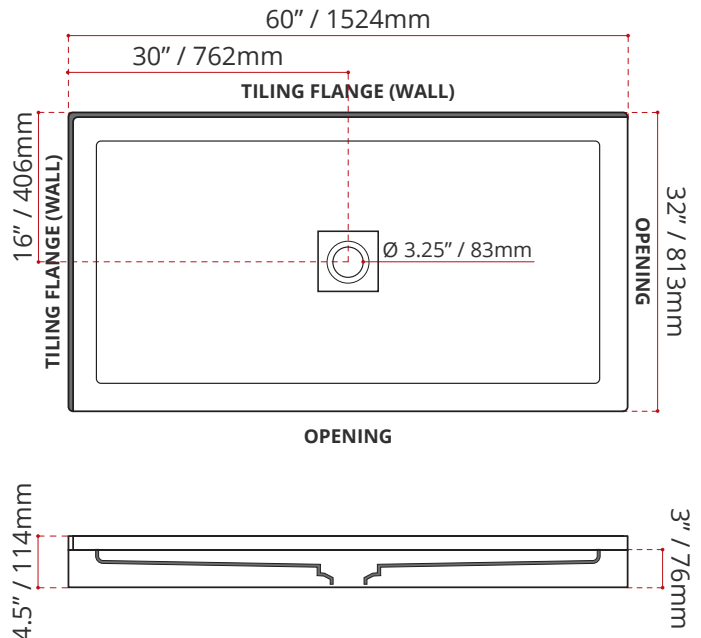

- Double Threshold / Opening
- **Center Drain**
- **Matte White Finish**
- **Left or right hand threshold opening**
- Made in Canada
- Hygienic material
- **Made from Shila Stone cast resin**
- Stain, scratch and crack resistance
- Complies with CSA & IAPMO standards

SHIPPING INFORMATION:

- Length: 62" / 1575mm
- Net Weight: 24 kg / 53lbs
- Width: 34" / 864mm
- Gross Weight: 27 kg / 59.5lbs
- Height: 8" / 203mm

SDTSD6032L4
(LEFT HAND THRESHOLD OPENING)

SDTSD6032R4
(RIGHT HAND THRESHOLD OPENING)

DISCLAIMER: Measurements may vary ± 1/4" (Diagram Not to scale)