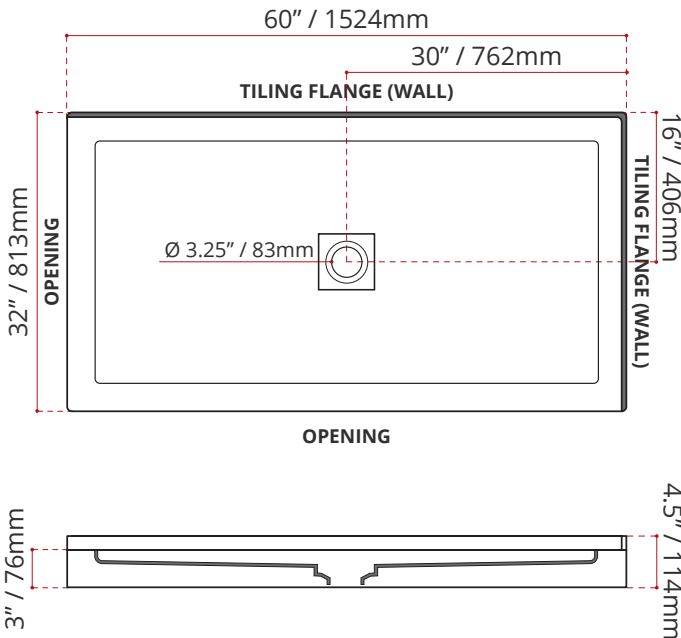

- Double Threshold / Opening
- **Center Drain**
- **Matte White Finish**
- **Left or right hand threshold opening**
- Made in Canada
- Hygienic material
- **Made from Shila Stone cast resin**
- Stain, scratch and crack resistance
- Complies with CSA & IAPMO standards

SHIPPING INFORMATION:

- Length: 62" / 1575mm
- Net Weight: 24 kg / 53lbs
- Width: 34" / 864mm
- Gross Weight: 27 kg / 59.5lbs
- Height: 8" / 203mm

SDTSD6032L4
(LEFT HAND THRESHOLD OPENING)

SDTSD6032R4
(RIGHT HAND THRESHOLD OPENING)

DISCLAIMER: Measurements may vary ± 1/4" (Diagram Not to scale)