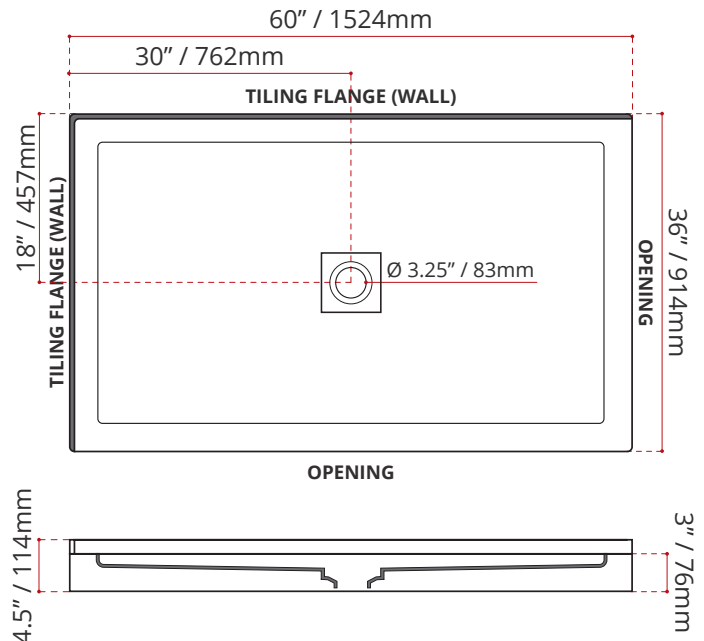

- Double Threshold / Opening
- **Center Drain**
- **Matte White Finish**
- **Left or right hand threshold opening**
- Made in Canada
- Hygienic material
- **Made from Shila Stone cast resin**
- Stain, scratch and crack resistance
- Complies with CSA & IAPMO standards

SHIPPING INFORMATION:

- Length: 62" / 1575mm
- Net Weight: 35 kg / 77lbs
- Width: 38" / 965mm
- Gross Weight: 40 kg / 88lbs
- Height: 8" / 203mm

SDTSD6036L4
(LEFT HAND THRESHOLD OPENING)

SDTSD6036R4
(RIGHT HAND THRESHOLD OPENING)

DISCLAIMER: Measurements may vary ± 1/4" (Diagram Not to scale)