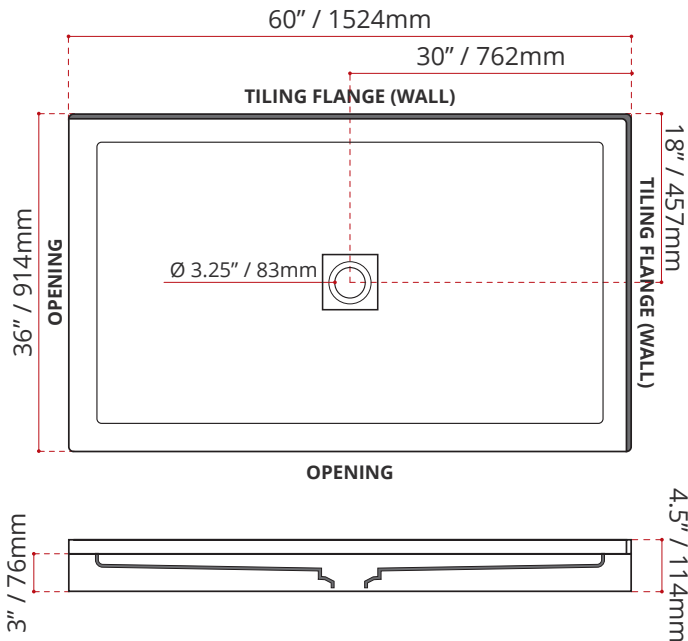

- Double Threshold / Opening
- **Center Drain**
- **Matte White Finish**
- **Left or right hand threshold opening**
- Made in Canada
- Hygienic material
- **Made from Shila Stone cast resin**
- Stain, scratch and crack resistance
- Complies with CSA & IAPMO standards

SHIPPING INFORMATION:

- Length: 62" / 1575mm
- Net Weight: 35 kg / 77lbs
- Width: 38" / 965mm
- Gross Weight: 40 kg / 88lbs
- Height: 8" / 203mm

SDTSD6036L4
(LEFT HAND THRESHOLD OPENING)

SDTSD6036R4
(RIGHT HAND THRESHOLD OPENING)

DISCLAIMER: Measurements may vary ± 1/4" (Diagram Not to scale)