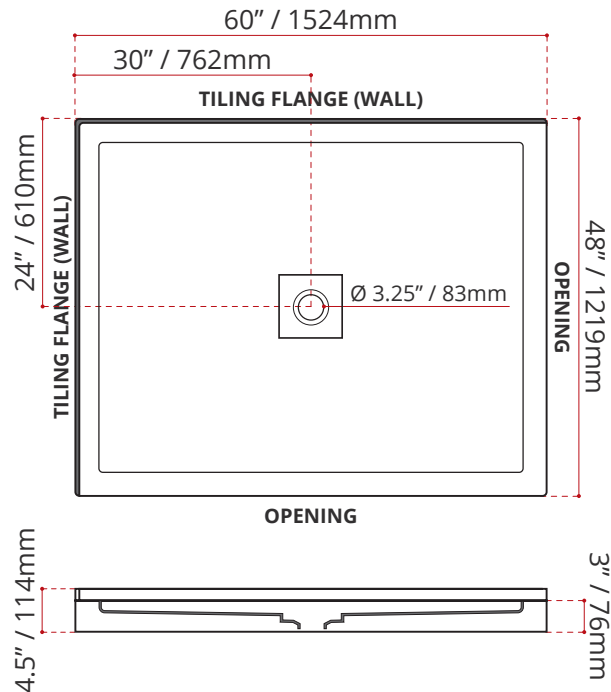

- Double Threshold / Opening
- **Center Drain**
- **Matte White Finish**
- **Left or right hand threshold opening**
- Made in Canada
- Hygienic material
- **Made from Shila Stone cast resin**
- Stain, scratch and crack resistance
- Complies with CSA & IAPMO standards

SHIPPING INFORMATION:

- Length: 62" / 1575mm
- Net Weight: 35 kg / 77lbs
- Width: 50" / 1270mm
- Gross Weight: 40 kg / 88lbs
- Height: 8" / 203mm

SDTSD6048L4 (LEFT HAND THRESHOLD OPENING)

SDTSD6048R4 (RIGHT HAND THRESHOLD OPENING)

DISCLAIMER: Measurements may vary ± 1/4" (Diagram Not to scale)