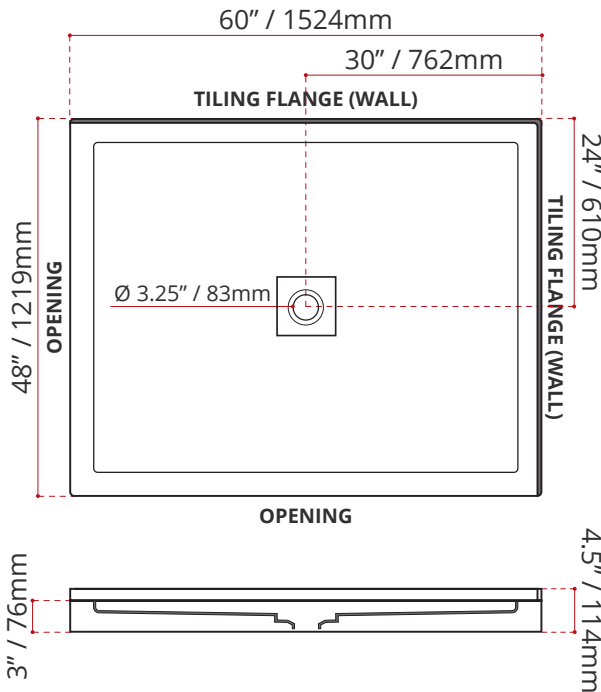

- Double Threshold / Opening
- **Center Drain**
- **Matte White Finish**
- **Left or right hand threshold opening**
- Made in Canada
- Hygienic material
- **Made from Shila Stone cast resin**
- Stain, scratch and crack resistance
- Complies with CSA & IAPMO standards

SHIPPING INFORMATION:

- Length: 62" / 1575mm
- Net Weight: 35 kg / 77lbs
- Width: 50" / 1270mm
- Gross Weight: 40 kg / 88lbs
- Height: 8" / 203mm

SDTSD6048L4 (LEFT HAND THRESHOLD OPENING)

SDTSD6048R4 (RIGHT HAND THRESHOLD OPENING)

DISCLAIMER: Measurements may vary ± 1/4" (Diagram Not to scale)