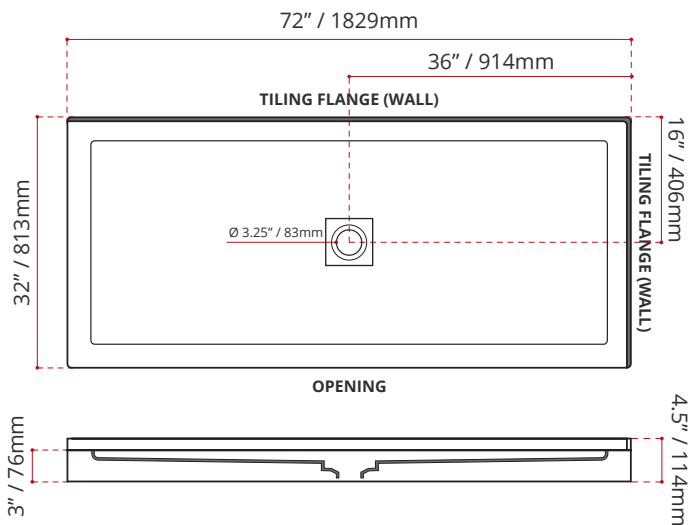

- Double Threshold / Opening
- **Center Drain**
- **Matte White Finish**
- **Left or right hand threshold opening**
- Made in Canada
- Hygienic material
- **Made from Shila Stone cast resin**
- Stain, scratch and crack resistance
- Complies with CSA & IAPMO standards

SHIPPING INFORMATION:

- Length: 74" / 1880mm
- Net Weight: 35 kg / 77lbs
- Width: 34" / 864mm
- Gross Weight: 40 kg / 88lbs
- Height: 8" / 203mm

SDTSD7232L4

(LEFT HAND THRESHOLD OPENING)

SDTSD7232R4

(RIGHT HAND THRESHOLD OPENING)

DISCLAIMER: Measurements may vary ± 1/8" (Diagram Not to scale)