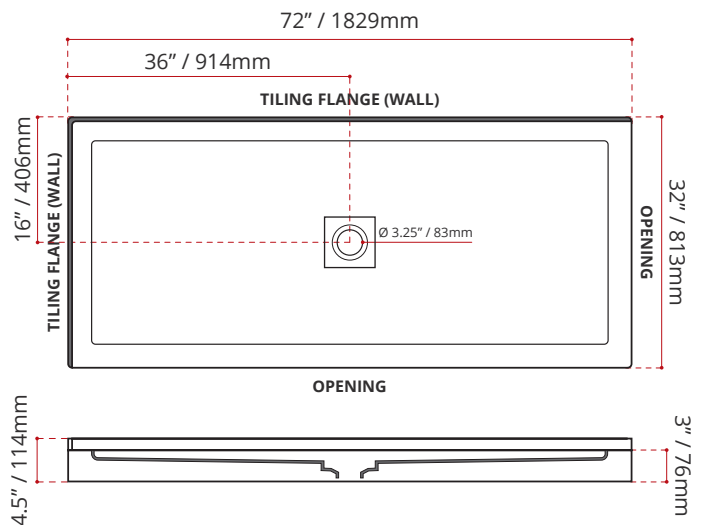

- Double Threshold / Opening
- **Center Drain**
- **Matte White Finish**
- **Left or right hand threshold opening**
- Made in Canada
- Hygienic material
- **Made from Shila Stone cast resin**
- Stain, scratch and crack resistance
- Complies with CSA & IAPMO standards

SHIPPING INFORMATION:

- Length: 74" / 1880mm
- Net Weight: 35 kg / 77lbs
- Width: 34" / 864mm
- Gross Weight: 40 kg / 88lbs
- Height: 8" / 203mm

SDTSD7232L4

(LEFT HAND THRESHOLD OPENING)

SDTSD7232R4

(RIGHT HAND THRESHOLD OPENING)

DISCLAIMER: Measurements may vary ± 1/8" (Diagram Not to scale)