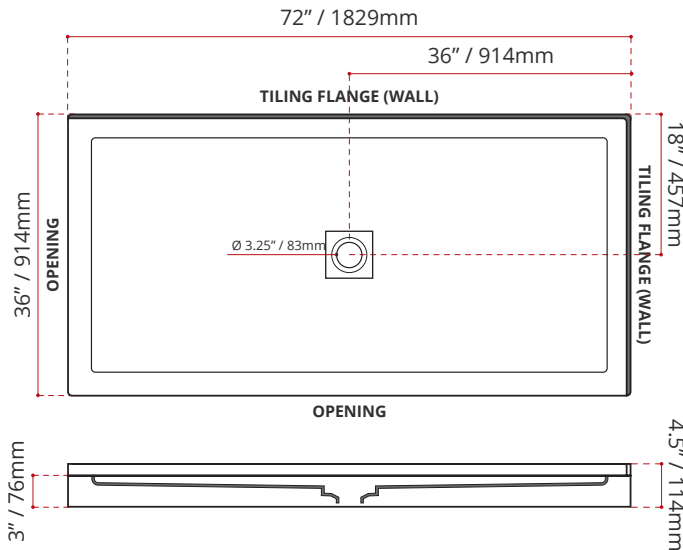

- Double Threshold / Opening
- **Center Drain**
- **Matte White Finish**
- **Left or right hand threshold opening**
- Made in Canada
- Hygienic material
- **Made from Shila Stone cast resin**
- Stain, scratch and crack resistance
- Complies with CSA & IAPMO standards

SHIPPING INFORMATION:

- Length: 74" / 1880mm
- Net Weight: 35 kg / 77lbs
- Width: 34" / 864mm
- Gross Weight: 40 kg / 88lbs
- Height: 8" / 203mm

SDTSD7236L4

(LEFT HAND THRESHOLD OPENING)

SDTSD7236R4

(RIGHT HAND THRESHOLD OPENING)

DISCLAIMER: Measurements may vary ± 1/4" (Diagram Not to scale)