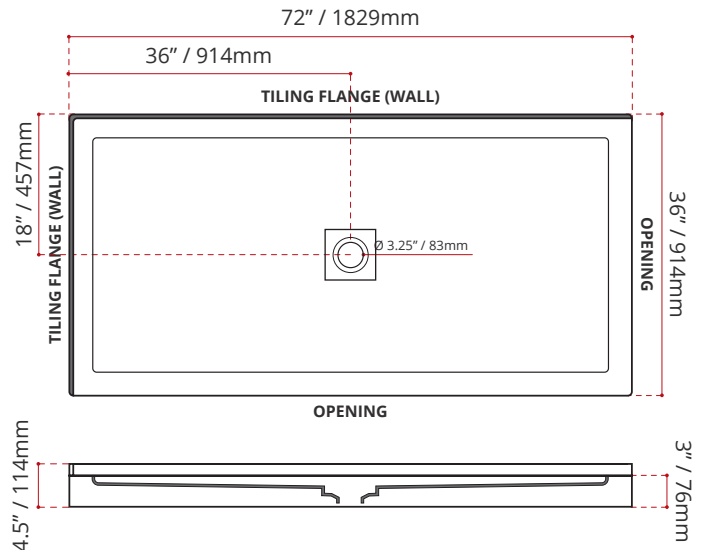

- Double Threshold / Opening
- **Center Drain**
- **Matte White Finish**
- **Left or right hand threshold opening**
- Made in Canada
- Hygienic material
- **Made from Shila Stone cast resin**
- Stain, scratch and crack resistance
- Complies with CSA & IAPMO standards

SHIPPING INFORMATION:

- Length: 74" / 1880mm
- Net Weight: 35 kg / 77lbs
- Width: 34" / 864mm
- Gross Weight: 40 kg / 88lbs
- Height: 8" / 203mm

SDTSD7236L4

(LEFT HAND THRESHOLD OPENING)

SDTSD7236R4

(RIGHT HAND THRESHOLD OPENING)

DISCLAIMER: Measurements may vary ± 1/4" (Diagram Not to scale)