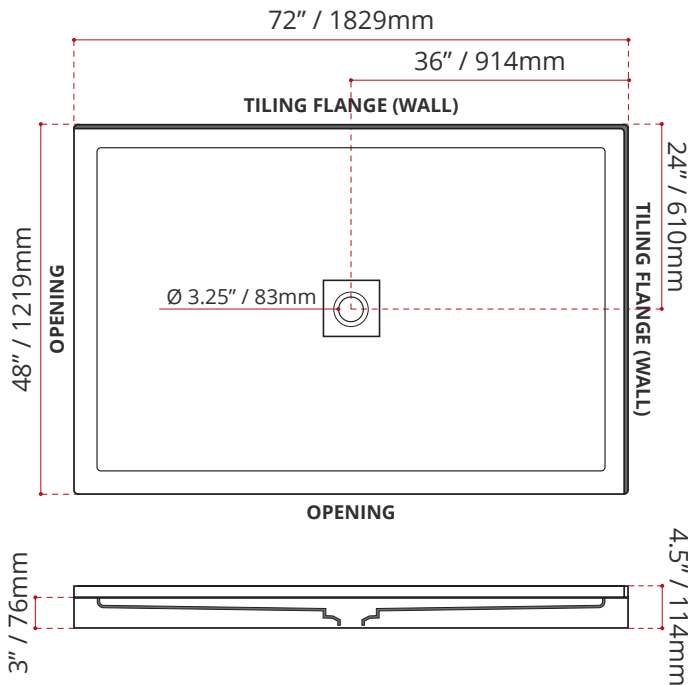

- Double Threshold / Opening
- **Center Drain**
- **Matte White Finish**
- **Left or right hand threshold opening**
- Made in Canada
- Hygienic material
- **Made from Shila Stone cast resin**
- Stain, scratch and crack resistance
- Complies with CSA & IAPMO standards

### SHIPPING INFORMATION:

- Length: 74" / 1880mm
- Net Weight: 50 kg / 110lbs
- Width: 50" / 1270mm
- Gross Weight: 55 kg / 121lbs
- Height: 8" / 203mm

### SDTSD7248R4

(RIGHT HAND THRESHOLD OPENING)

DISCLAIMER: Measurements may vary ± 1/4" (Diagram Not to scale)