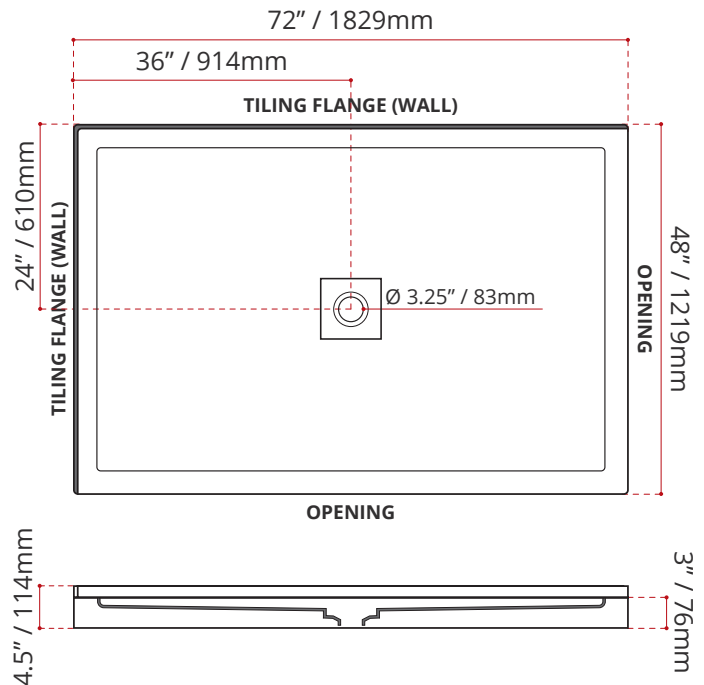

- Double Threshold / Opening
- **Center Drain**
- **Matte White Finish**
- **Left or right hand threshold opening**
- Made in Canada
- Hygienic material
- **Made from Shila Stone cast resin**
- Stain, scratch and crack resistance
- Complies with CSA & IAPMO standards

### SHIPPING INFORMATION:

- Length: 74" / 1880mm
- Net Weight: 50 kg / 110lbs
- Width: 50" / 1270mm
- Gross Weight: 55 kg / 121lbs
- Height: 8" / 203mm

### SDTSD7248L4

(LEFT HAND THRESHOLD OPENING)

### SDTSD7248R4

(RIGHT HAND THRESHOLD OPENING)

DISCLAIMER: Measurements may vary ± 1/4" (Diagram Not to scale)