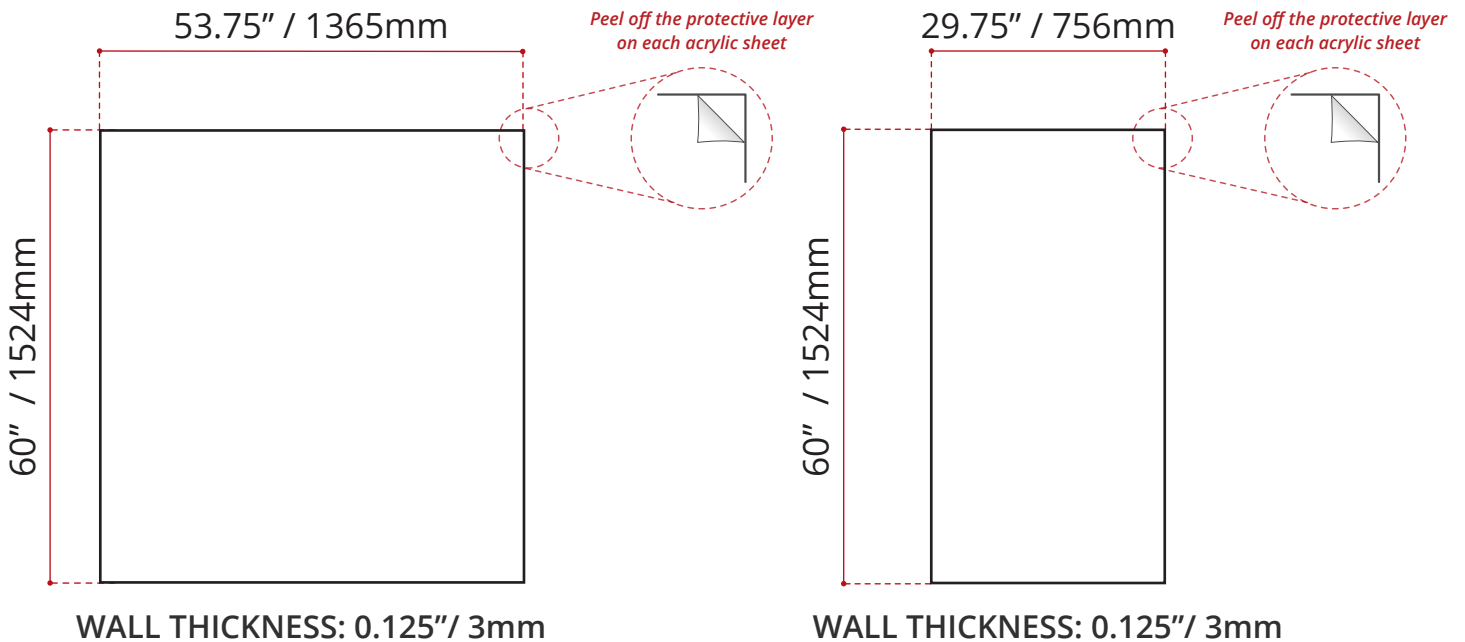

DESCRIPTION:

- **To use with any:**
 - 54" x 30" Skirted Bathtubs
- **The kit includes:**
 - **Two (2)** 29.75" x 60" Acrylic Sheets
 - **One (1)** 53.75" x 60" Acrylic Sheetst
- **Wall thickness: 0.125"**
- Easy to clean and maintain
- High gloss / Crack - resistant acrylic
- Pure North American Acrylic

NO RETURN - NO REFUND

DISCLAIMER: Measurements may vary \pm 1/4" (Diagram Not to scale)