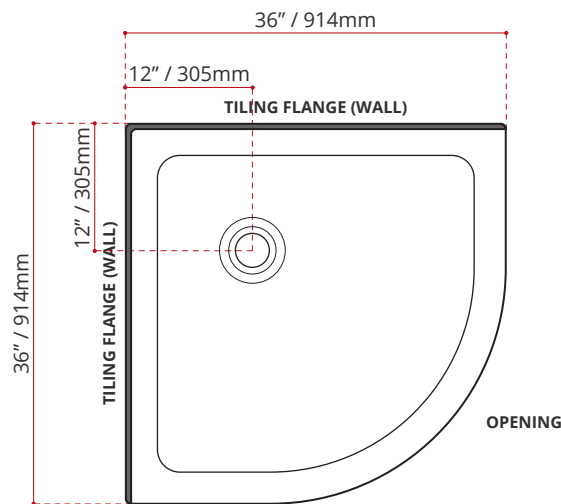

DESCRIPTION:
<ul style="list-style-type: none"> • Corner shower base • White finish • White round drain cover included • High gloss / Crack-resistant acrylic • Made in Canada • Complies with CSA & IAPMO standards.

SHIPPING INFORMATION:
<ul style="list-style-type: none"> • Length: 38" / 965mm • Width: 38" / 965mm • Height: 8" / 203mm • Net Weight: 23 kg / 51lbs • Gross Weight: 25 kg / 55lbs

DISCLAIMER: Measurements may vary ±1/4" (Diagram Not to scale)