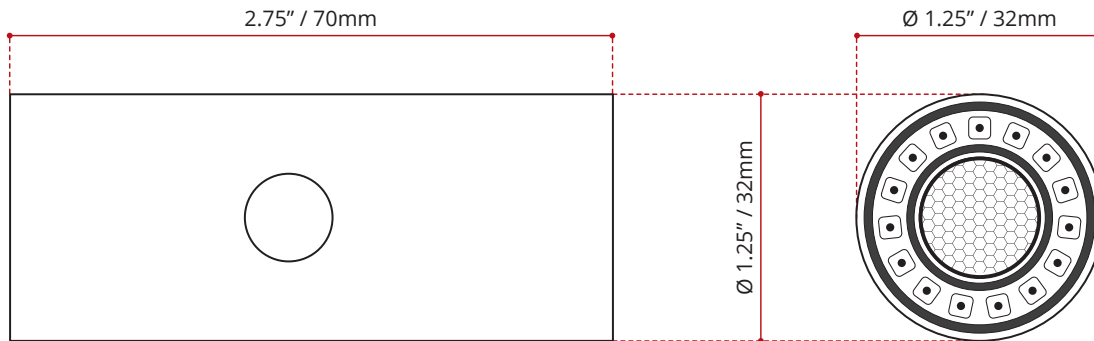

DESCRIPTION
<ul style="list-style-type: none"> • Kitchen Spray Head for: 2016.594.210 • Brushed Stainless Steel Finish

SHIPPING DIMENSIONS
<ul style="list-style-type: none"> • Length: 5" / 127mm • Width: 3" / 76mm • Height: 3" / 76mm • Net Weight: 0.5kg / 1.1lbs. • Gross Weight: 0.750kg / 1.6lbs.

DISCLAIMER: Measurements may vary ± 1/4" (Diagram Not to scale)