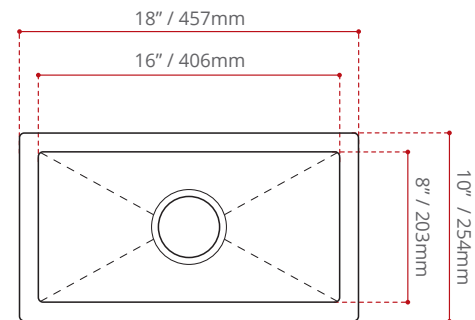

DESCRIPTION:

- Single bowl kitchen sink.
- 10° Radius .
- T-304 Stainless steel.
- **16 Gauge.**
- **Center Drain location.**
- Handcrafted from a panel of stainless steel.
- Drain groove design.
- StoneGuard undercoated over rubber pad.
- C/W Basket strainers included.
- Finish: Satin.
- Install: undermount

MINIMUM CABINET SIZE:

21" / 533mm

SINK GRID OPTIONS

N/A

SHIPPING INFORMATION:

- **Length:** 20" / 508mm
- **Width:** 12" / 305mm
- **Height:** 10.625" / 270mm
- **Net Weight:** 6 kg / 13 lbs.
- **Gross Weight:** 7 kg / 15lbs.

DISCLAIMER:
Measurements may vary ± 1/4"
(Diagram Not to scale)