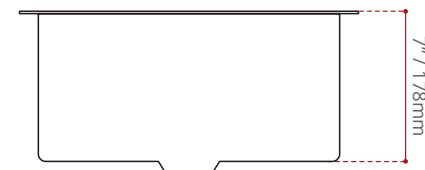

DESCRIPTION:

- Single bowl kitchen sink.
- 10° Radius .
- T-304 Stainless steel.
- **16 Gauge.**
- **Center Drain location.**
- Handcrafted from a panel of stainless steel.
- Drain groove design.
- StoneGuard undercoated over rubber pad.
- C/W Basket strainers included.
- Finish: Satin.
- Install: undermount

MINIMUM CABINET SIZE:

21" / 533mm

SINK GRID OPTIONS

N/A

SHIPPING INFORMATION:

- **Length:** 20" / 508mm
- **Width:** 12" / 305mm
- **Height:** 10.625" / 270mm
- **Net Weight:** 6 kg / 13 lbs.
- **Gross Weight:** 7 kg / 15lbs.

DISCLAIMER:
Measurements may vary ± 1/4"
(Diagram Not to scale)