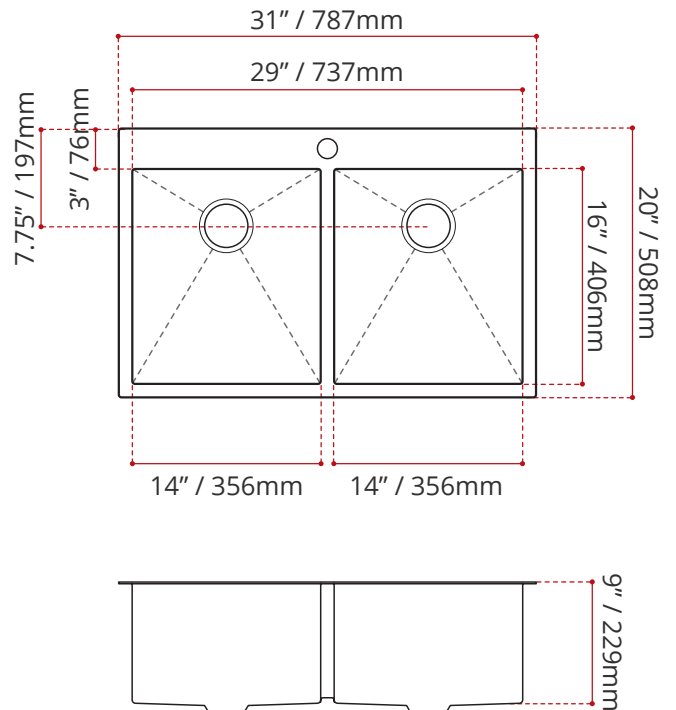

DESCRIPTION:

- Double bowl 10° radius kitchen sink
- Topmount install
- Handcrafted from T-304 brushed stainless steel
- Durable commercial-grade 16 gauge thickness
- Off-set Back Drain location
- Drain groove design
- StoneGuard undercoated over rubber pad
- Sink grids and basket strainers included

MINIMUM CABINET SIZE:

34" / 864mm

SINK GRID OPTION

BG3540 (x2)

FINISH:

BRUSHED STAINLESS STEEL

SHIPPING INFORMATION:

- Length: 33" / 838mm
- Net Weight: 15 kg / 33 lbs.
- Width: 22" / 559mm
- Gross Weight: 18 kg / 40 lbs.
- Height: 11" / 279mm

DISCLAIMER:
Measurements may vary ± 1/4"
(Diagram Not to scale)