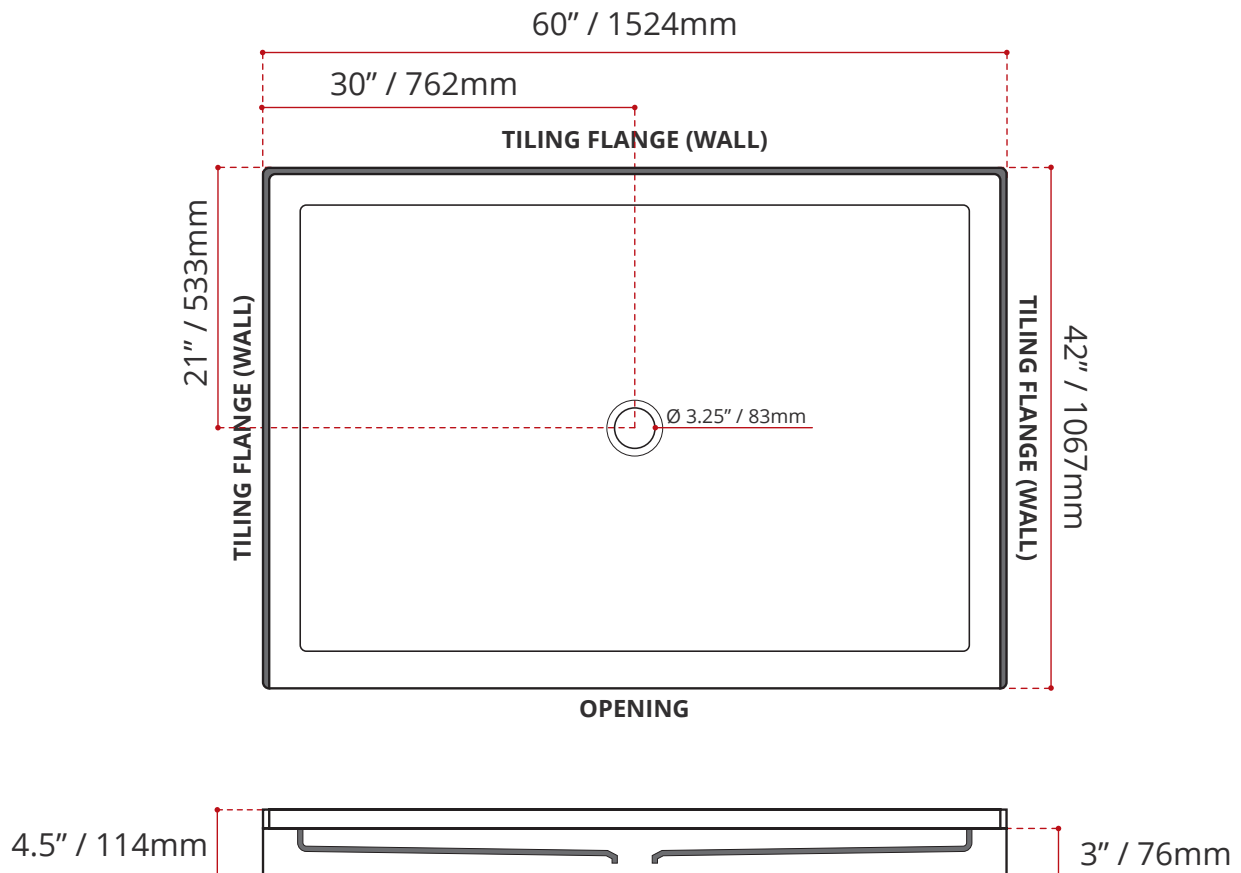

### SHIPPING INFORMATION:

- Length: 62" / 1575mm
- Net Weight: 27 kg / 59lbs
- Width: 44" / 1118mm
- Gross Weight: 30 kg / 66lbs
- Height: 8" / 203mm

DISCLAIMER: Measurements may vary ± ¼" (Diagram Not to scale)