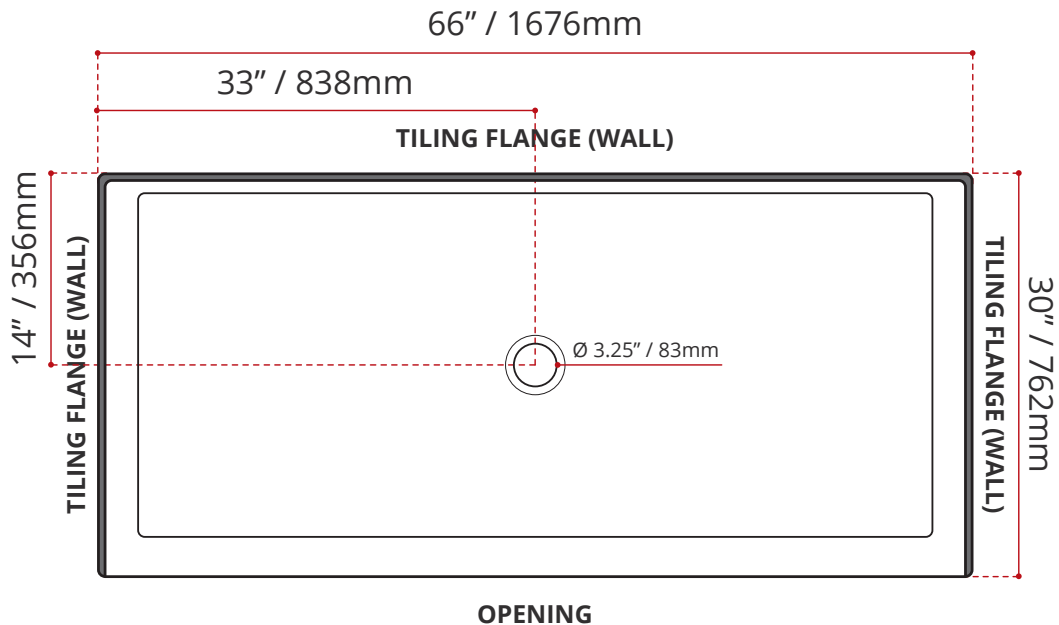

SHIPPING INFORMATION:

- Length: 68" / 1727mm
- Net Weight: 30 kg / 66lbs
- Width: 34" / 864mm
- Gross Weight: 35 kg / 77lbs
- Height: 8" / 203mm

DISCLAIMER: Measurements may vary ± 1/4" (Diagram Not to scale)