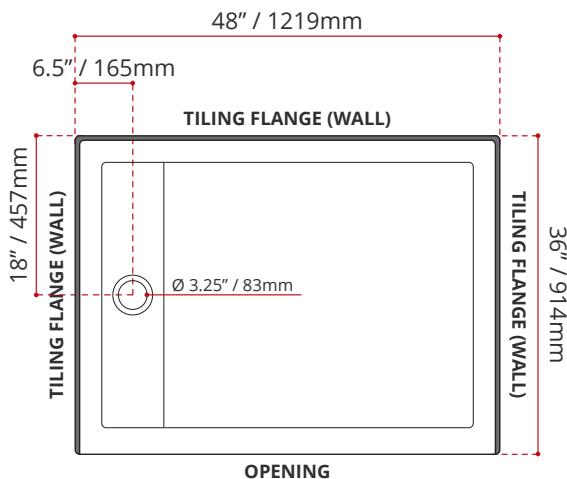

- Single Threshold / Opening
- **Off-set Drain location**
- **Matte White Finish**
- Default white linear drain cover included
- Made in Canada
- Hygienic material
- **Made from Shila Stone cast resin**
- Stain, scratch and crack resistance
- Complies with CSA & IAPMO standards

SHIPPING INFORMATION:

- Length: 50" / 1270mm
- Net Weight: 20 kg / 44lbs
- Width: 38" / 956mm
- Gross Weight: 23 kg / 51lbs
- Height: 8" / 203mm

SSTLD4836L4
(LEFT HAND DRAIN LOCATION)

SSTLD4836R4
(RIGHT HAND DRAIN LOCATION)

DISCLAIMER: Measurements may vary $\pm \frac{1}{4}$ " (Diagram Not to scale)