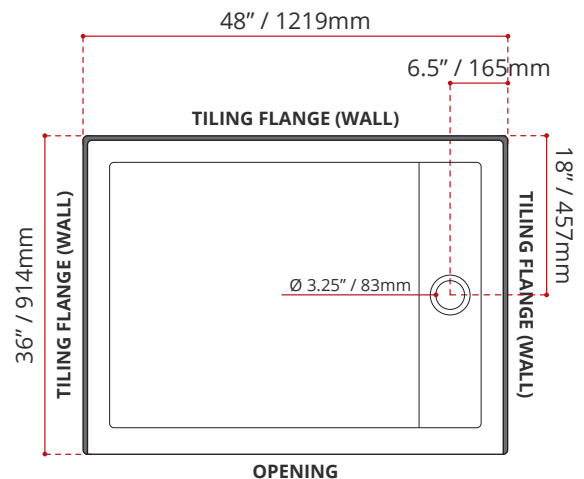

- Single Threshold / Opening
- **Off-set Drain location**
- **Matte White Finish**
- Default white linear drain cover included
- Made in Canada
- Hygienic material
- **Made from Shila Stone cast resin**
- Stain, scratch and crack resistance
- Complies with CSA & IAPMO standards

SHIPPING INFORMATION:

- Length: 50" / 1270mm
- Net Weight: 20 kg / 44lbs
- Width: 38" / 956mm
- Gross Weight: 23 kg / 51lbs
- Height: 8" / 203mm

SSTLD4836L4
(LEFT HAND DRAIN LOCATION)

SSTLD4836R4
(RIGHT HAND DRAIN LOCATION)

DISCLAIMER: Measurements may vary $\pm \frac{1}{4}$ " (Diagram Not to scale)