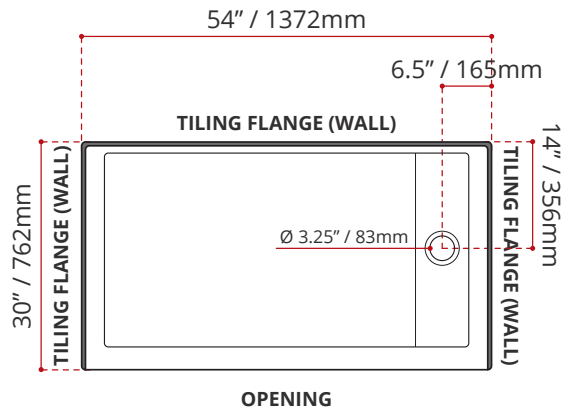

SINGLE THRESHOLD LINEAR DRAIN MATTE WHITE SHILA STONE SHOWER BASE

MADE TO ORDER - NO REFUND - NO RETURN -

PRODUCT INFORMATION:

Shila Stone is highly resistant to staining and chemical cleaners. Moreover, its non-porous, bacteriostatic surface limits the growth of microorganisms, making it a perfectly hygienic material.

- Single Threshold / Opening
- **Off-set Drain location**
- **Matte White Finish**
- Default white linear drain cover included
- Made in Canada
- Hygienic material
- **Made from Shila Stone cast resin**
- Stain, scratch and crack resistance
- Complies with CSA & IAPMO standards

ENVIRO SEAL

CUSTOMIZE YOUR SHOWER BASE

ALL UPCHARGE OPTIONS ARE MADE TO ORDER - NO REFUND - NO RETURN -

AVAILABLE CUSTOMIZATION OPTIONS	MODEL No.
TEXTURED BOTTOM	C4
DOUBLE TILING FLANGE	C5
TEXTURED BOTTOM + DOUBLE TILING FLANGE	C45

SHIPPING INFORMATION:

- Length: 56" / 1422mm
- Net Weight: 35 kg / 77lbs
- Width: 34" / 864mm
- Gross Weight: 40 kg / 88lbs
- Height: 8" / 203mm

SSTLD5430L4
(LEFT HAND DRAIN LOCATION)

SSTLD5430R4
(RIGHT HAND DRAIN LOCATION)

DISCLAIMER: Measurements may vary ± 1/4" (Diagram Not to scale)