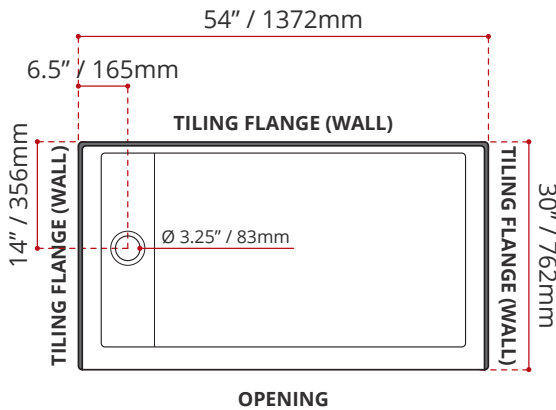

SSTLD5430R4
(RIGHT HAND DRAIN LOCATION)