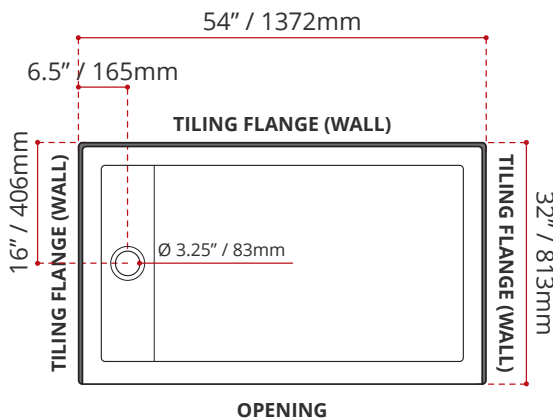

SSTLD5432L4
(LEFT HAND DRAIN LOCATION)