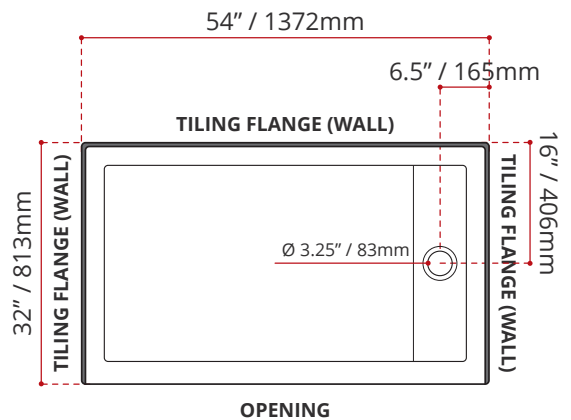

SSTLD5432R4
(RIGHT HAND DRAIN LOCATION)