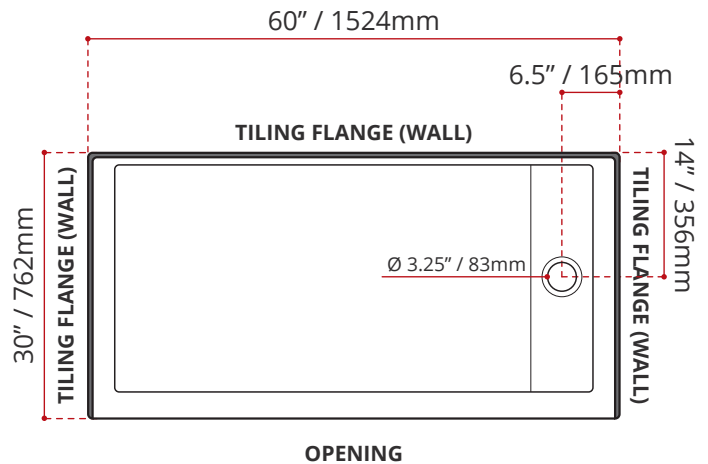

- Single Threshold / Opening
- **Off-set Drain location**
- **Matte White Finish**
- Default white linear drain cover included
- Made in Canada
- Hygienic material
- **Made from Shila Stone cast resin**
- Stain, scratch and crack resistance
- Complies with CSA & IAPMO standards

SHIPPING INFORMATION:

- Length: 62" / 1575mm
- Net Weight: 24 kg / 53lbs
- Width: 34" / 864mm
- Gross Weight: 27 kg / 59.5lbs
- Height: 8" / 203mm

SSTLD6030L4
(LEFT HAND DRAIN LOCATION)

SSTLD6030R4
(RIGHT HAND DRAIN LOCATION)

DISCLAIMER: Measurements may vary \pm 1/4" (Diagram Not to scale)