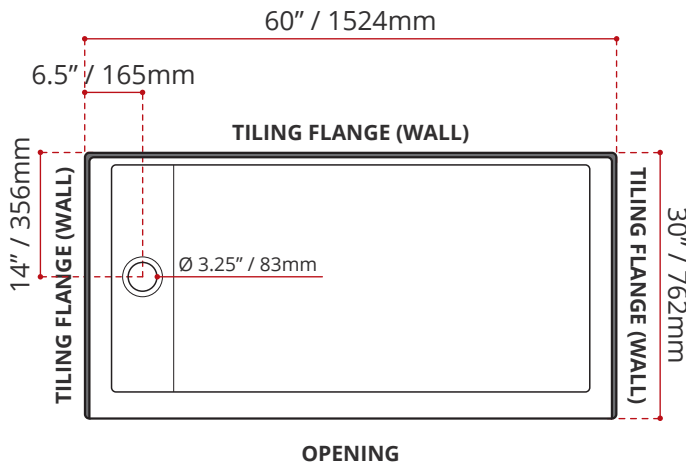

- Single Threshold / Opening
- **Off-set Drain location**
- **Matte White Finish**
- Default white linear drain cover included
- Made in Canada
- Hygienic material
- **Made from Shila Stone cast resin**
- Stain, scratch and crack resistance
- Complies with CSA & IAPMO standards

ENVIRO SEAL

CUSTOMIZE YOUR SHOWER BASE

ALL UPCHARGE OPTIONS ARE MADE TO ORDER - NO REFUND - NO RETURN -

AVAILABLE CUSTOMIZATION OPTIONS	MODEL No.
TEXTURED BOTTOM	C4
DOUBLE TILING FLANGE	C5
TEXTURED BOTTOM + DOUBLE TILING FLANGE	C45

SHIPPING INFORMATION:

- Length: 62" / 1575mm
- Net Weight: 24 kg / 53lbs
- Width: 34" / 864mm
- Gross Weight: 27 kg / 59.5lbs
- Height: 8" / 203mm

SSTLD6030L4
(LEFT HAND DRAIN LOCATION)

SSTLD6030R4
(RIGHT HAND DRAIN LOCATION)

DISCLAIMER: Measurements may vary \pm 1/4" (Diagram Not to scale)