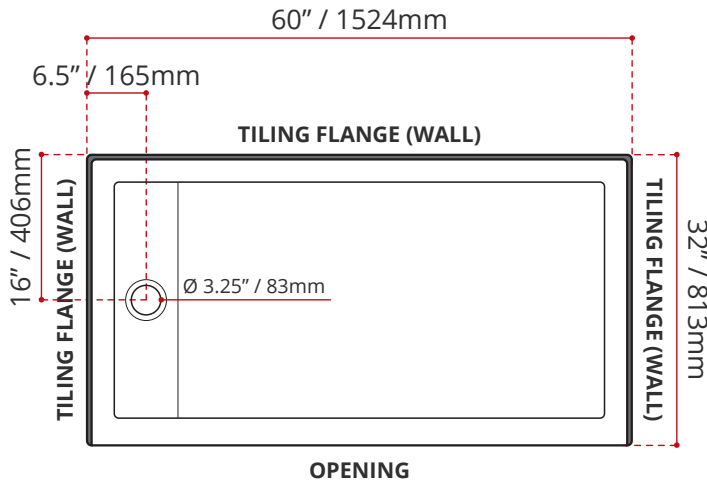

- Single Threshold / Opening
- **Off-set Drain location**
- **Matte White Finish**
- Default white linear drain cover included
- Made in Canada
- Hygienic material
- **Made from Shila Stone cast resin**
- Stain, scratch and crack resistance
- Complies with CSA & IAPMO standards

ENVIRO SEAL

SHIPPING INFORMATION:

- Length: 62" / 1575mm
- Net Weight: 24 kg / 53lbs
- Width: 34" / 864mm
- Gross Weight: 27 kg / 59.5lbs
- Height: 8" / 203mm

SSTLD6032L4
(LEFT HAND DRAIN LOCATION)

SSTLD6032R4
(RIGHT HAND DRAIN LOCATION)

DISCLAIMER: Measurements may vary ± 1/4" (Diagram Not to scale)