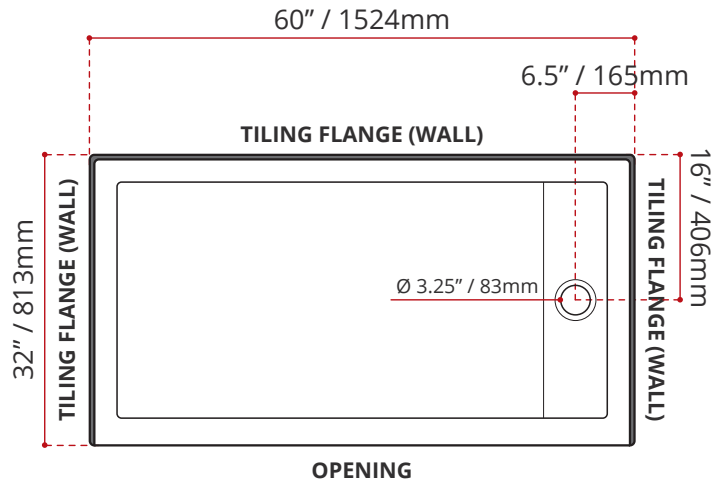

- Single Threshold / Opening
- **Off-set Drain location**
- **Matte White Finish**
- Default white linear drain cover included
- Made in Canada
- Hygienic material
- **Made from Shila Stone cast resin**
- Stain, scratch and crack resistance
- Complies with CSA & IAPMO standards

ENVIRO SEAL

SHIPPING INFORMATION:

- Length: 62" / 1575mm
- Net Weight: 24 kg / 53lbs
- Width: 34" / 864mm
- Gross Weight: 27 kg / 59.5lbs
- Height: 8" / 203mm

SSTLD6032L4
(LEFT HAND DRAIN LOCATION)

SSTLD6032R4
(RIGHT HAND DRAIN LOCATION)

DISCLAIMER: Measurements may vary ± 1/4" (Diagram Not to scale)