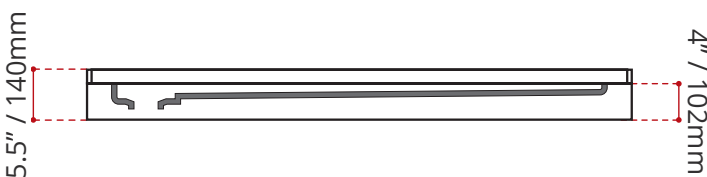

- Single Threshold / Opening
- **Off-set Drain location**
- **Matte White Finish**
- Default white linear drain cover included
- Made in Canada
- Hygienic material
- **Made from Shila Stone cast resin**
- Stain, scratch and crack resistance
- Complies with CSA & IAPMO standards

ENVIRO SEAL

SHIPPING INFORMATION:

- Length: 62" / 1575mm
- Net Weight: 24 kg / 53lbs
- Width: 34" / 864mm
- Gross Weight: 27 kg / 59.5lbs
- Height: 8" / 203mm

SSTLD6032L4
(LEFT HAND DRAIN LOCATION)

SSTLD6032R4
(RIGHT HAND DRAIN LOCATION)

DISCLAIMER: Measurements may vary ± 1/4" (Diagram Not to scale)