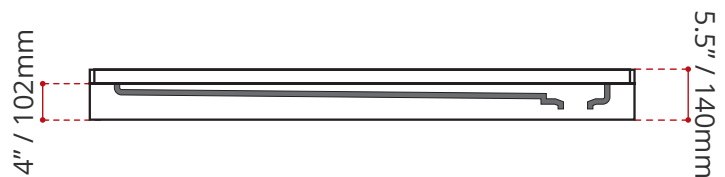

- Single Threshold / Opening
- **Off-set Drain location**
- **Matte White Finish**
- Default white linear drain cover included
- Made in Canada
- Hygienic material
- **Made from Shila Stone cast resin**
- Stain, scratch and crack resistance
- Complies with CSA & IAPMO standards

ENVIRO SEAL

SHIPPING INFORMATION:

- Length: 62" / 1575mm
- Net Weight: 24 kg / 53lbs
- Width: 34" / 864mm
- Gross Weight: 27 kg / 59.5lbs
- Height: 8" / 203mm

SSTLD6032L4
(LEFT HAND DRAIN LOCATION)

SSTLD6032R4
(RIGHT HAND DRAIN LOCATION)

DISCLAIMER: Measurements may vary ± 1/4" (Diagram Not to scale)