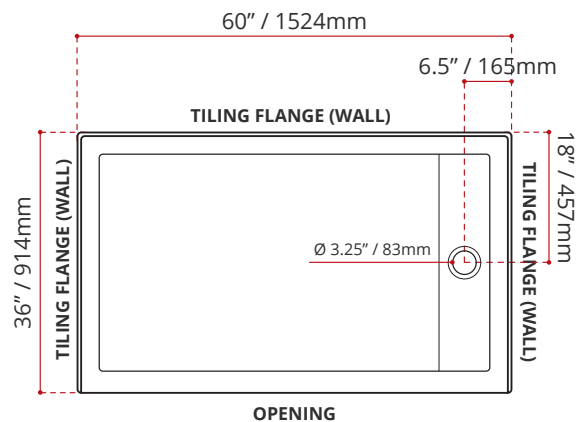

- Single Threshold / Opening
- **Off-set Drain location**
- **Matte White Finish**
- Default white linear drain cover included
- Made in Canada
- Hygienic material
- **Made from Shila Stone cast resin**
- Stain, scratch and crack resistance
- Complies with CSA & IAPMO standards

ENVIRO SEAL

CUSTOMIZE YOUR SHOWER BASE

ALL UPCHARGE OPTIONS ARE MADE TO ORDER - NO REFUND - NO RETURN -

AVAILABLE CUSTOMIZATION OPTIONS	MODEL No.
TEXTURED BOTTOM	C4
DOUBLE TILING FLANGE	C5
TEXTURED BOTTOM + DOUBLE TILING FLANGE	C45

SHIPPING INFORMATION:

- Length: 62" / 1575mm
- Net Weight: 35 kg / 77lbs
- Width: 38" / 965mm
- Gross Weight: 40 kg / 88lbs
- Height: 8" / 203mm

SSTLD6036L4
(LEFT HAND DRAIN LOCATION)

SSTLD6036R4
(RIGHT HAND DRAIN LOCATION)

DISCLAIMER: Measurements may vary ± 1/4" (Diagram Not to scale)