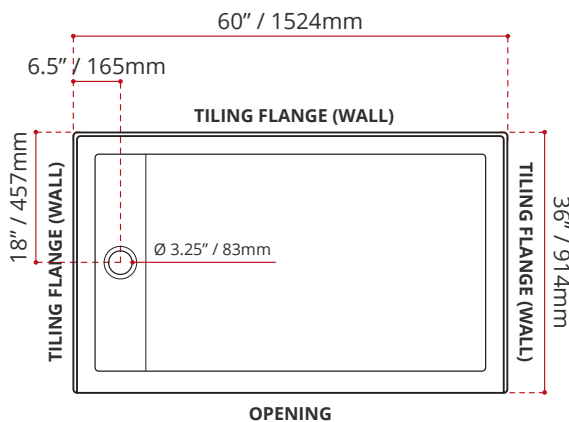

- Single Threshold / Opening
- **Off-set Drain location**
- **Matte White Finish**
- Default white linear drain cover included
- Made in Canada
- Hygienic material
- **Made from Shila Stone cast resin**
- Stain, scratch and crack resistance
- Complies with CSA & IAPMO standards

ENVIRO SEAL

CUSTOMIZE YOUR SHOWER BASE

ALL UPCHARGE OPTIONS ARE MADE TO ORDER - NO REFUND - NO RETURN -

AVAILABLE CUSTOMIZATION OPTIONS	MODEL No.
TEXTURED BOTTOM	C4
DOUBLE TILING FLANGE	C5
TEXTURED BOTTOM + DOUBLE TILING FLANGE	C45

SHIPPING INFORMATION:

- Length: 62" / 1575mm
- Net Weight: 35 kg / 77lbs
- Width: 38" / 965mm
- Gross Weight: 40 kg / 88lbs
- Height: 8" / 203mm

SSTLD6036L4
(LEFT HAND DRAIN LOCATION)

SSTLD6036R4
(RIGHT HAND DRAIN LOCATION)

DISCLAIMER: Measurements may vary ± 1/4" (Diagram Not to scale)