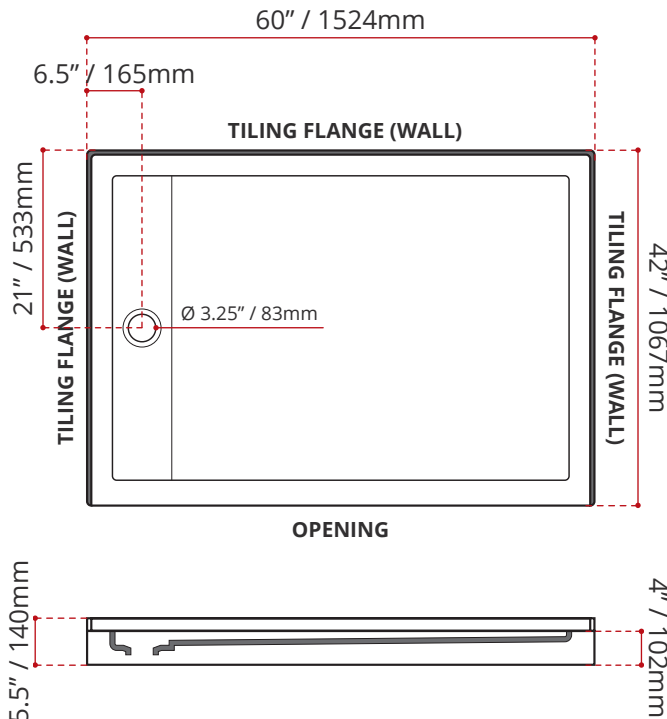

- Single Threshold / Opening
- **Off-set Drain location**
- **Matte White Finish**
- Default white linear drain cover included
- Made in Canada
- Hygienic material
- **Made from Shila Stone cast resin**
- Stain, scratch and crack resistance
- Complies with CSA & IAPMO standards

ENVIRO SEAL

CUSTOMIZE YOUR SHOWER BASE

ALL UPCHARGE OPTIONS ARE MADE TO ORDER - NO REFUND - NO RETURN -

AVAILABLE CUSTOMIZATION OPTIONS	MODEL No.
TEXTURED BOTTOM	C4
DOUBLE TILING FLANGE	C5
TEXTURED BOTTOM + DOUBLE TILING FLANGE	C45

SHIPPING INFORMATION:

- Length: 62" / 1575mm
- Net Weight: 27 kg / 59lbs
- Width: 44" / 1118mm
- Gross Weight: 30 kg / 66lbs
- Height: 8" / 203mm

SSTLD6042L4 (LEFT HAND DRAIN LOCATION)

SSTLD6042R4 (RIGHT HAND DRAIN LOCATION)

DISCLAIMER: Measurements may vary $\pm \frac{1}{4}$ " (Diagram Not to scale)