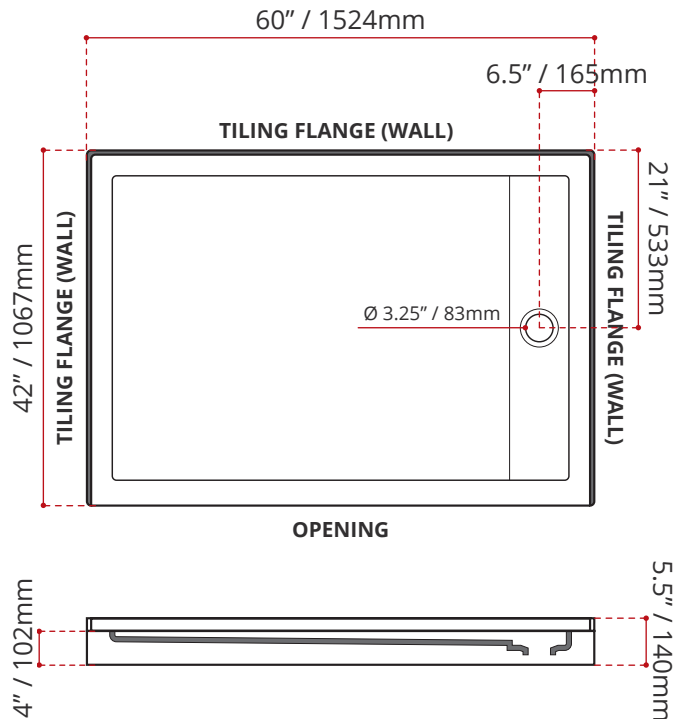

- Single Threshold / Opening
- **Off-set Drain location**
- **Matte White Finish**
- Default white linear drain cover included
- Made in Canada
- Hygienic material
- **Made from Shila Stone cast resin**
- Stain, scratch and crack resistance
- Complies with CSA & IAPMO standards

ENVIRO SEAL

CUSTOMIZE YOUR SHOWER BASE

ALL UPCHARGE OPTIONS ARE MADE TO ORDER - NO REFUND - NO RETURN -

AVAILABLE CUSTOMIZATION OPTIONS	MODEL No.
TEXTURED BOTTOM	C4
DOUBLE TILING FLANGE	C5
TEXTURED BOTTOM + DOUBLE TILING FLANGE	C45

SHIPPING INFORMATION:

- Length: 62" / 1575mm
- Net Weight: 27 kg / 59lbs
- Width: 44" / 1118mm
- Gross Weight: 30 kg / 66lbs
- Height: 8" / 203mm

SSTLD6042L4 (LEFT HAND DRAIN LOCATION)

SSTLD6042R4 (RIGHT HAND DRAIN LOCATION)

DISCLAIMER: Measurements may vary $\pm \frac{1}{4}$ " (Diagram Not to scale)