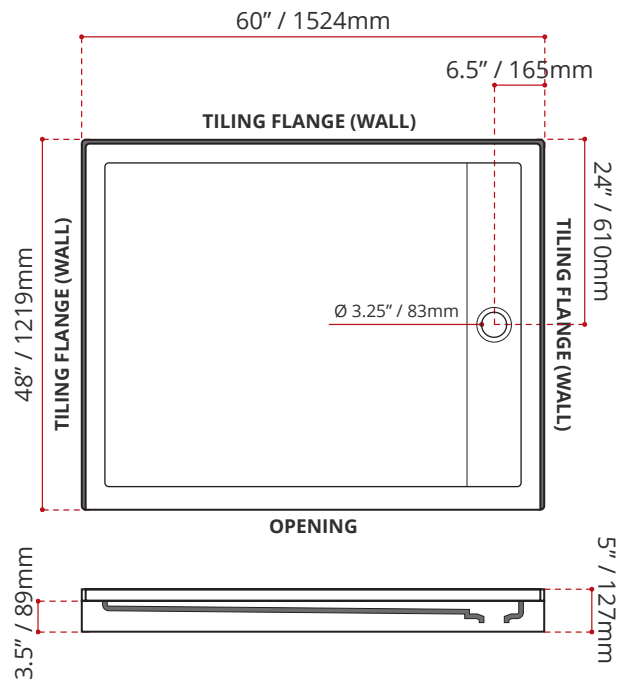

SSTLD6048R4
(RIGHT HAND DRAIN LOCATION)