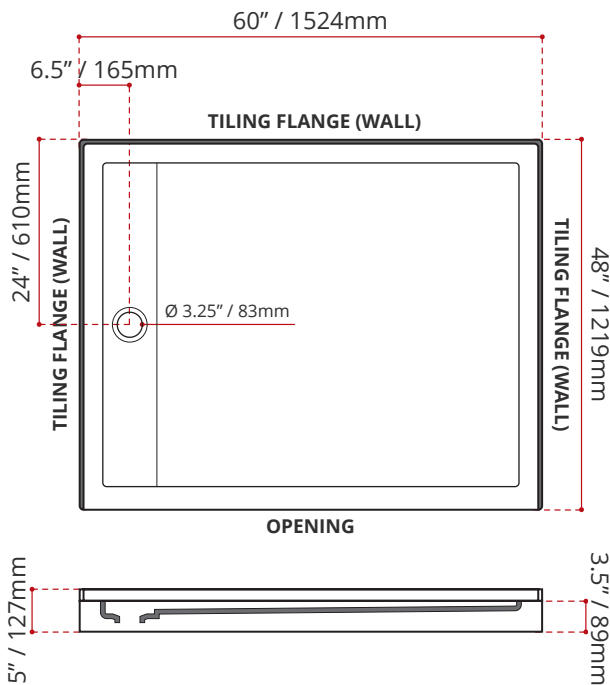

SSTLD6048L4
(LEFT HAND DRAIN LOCATION)