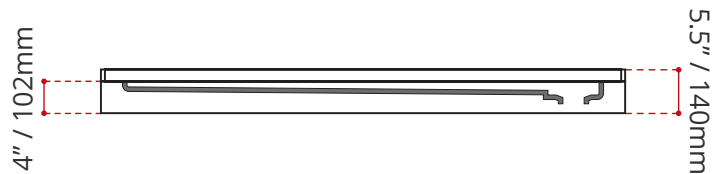

- Single Threshold / Opening
- **Off-set Drain location**
- **Matte White Finish**
- Default white linear drain cover included
- Made in Canada
- Hygienic material
- **Made from Shila Stone cast resin**
- Stain, scratch and crack resistance
- Complies with CSA & IAPMO standards

SHIPPING INFORMATION:

- Length: 68" / 1727mm
- Net Weight: 30 kg / 66lbs
- Width: 34" / 864mm
- Gross Weight: 35 kg / 77lbs
- Height: 8" / 203mm

SSTLD6630L4

(LEFT HAND DRAIN LOCATION)

OPENING

SSTLD6630R4

(RIGHT HAND DRAIN LOCATION)

OPENING

DISCLAIMER: Measurements may vary ± 1/4" (Diagram Not to scale)