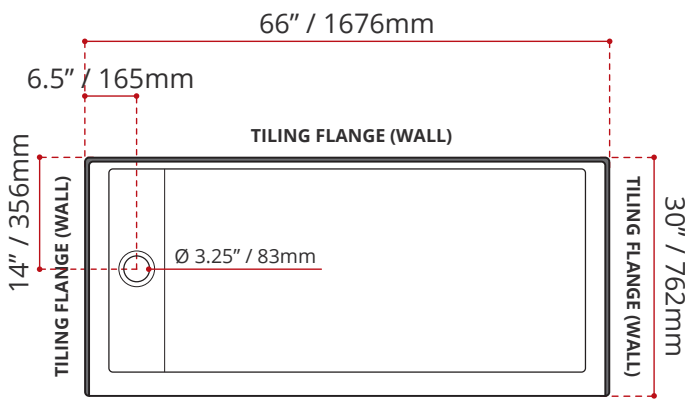

- Single Threshold / Opening
- **Off-set Drain location**
- **Matte White Finish**
- Default white linear drain cover included
- Made in Canada
- Hygienic material
- **Made from Shila Stone cast resin**
- Stain, scratch and crack resistance
- Complies with CSA & IAPMO standards

ENVIRO SEAL

CUSTOMIZE YOUR SHOWER BASE

ALL UPCHARGE OPTIONS ARE MADE TO ORDER - NO REFUND - NO RETURN -

AVAILABLE CUSTOMIZATION OPTIONS	MODEL No.
TEXTURED BOTTOM	C4
DOUBLE TILING FLANGE	C5
TEXTURED BOTTOM + DOUBLE TILING FLANGE	C45

SHIPPING INFORMATION:

- Length: 68" / 1727mm
- Net Weight: 30 kg / 66lbs
- Width: 34" / 864mm
- Gross Weight: 35 kg / 77lbs
- Height: 8" / 203mm

SSTLD6630L4

(LEFT HAND DRAIN LOCATION)

OPENING

SSTLD6630R4

(RIGHT HAND DRAIN LOCATION)

OPENING

DISCLAIMER: Measurements may vary ± 1/4" (Diagram Not to scale)