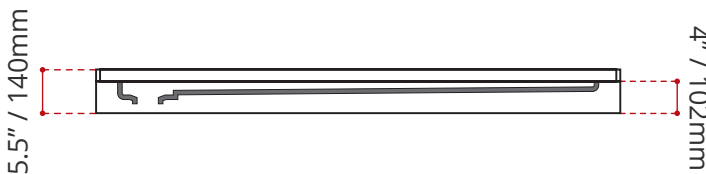

- Single Threshold / Opening
- **Off-set Drain location**
- **Matte White Finish**
- Default white linear drain cover included
- Made in Canada
- Hygienic material
- **Made from Shila Stone cast resin**
- Stain, scratch and crack resistance
- Complies with CSA & IAPMO standards

SHIPPING INFORMATION:

- Length: 68" / 1727mm
- Net Weight: 30 kg / 66lbs
- Width: 34" / 864mm
- Gross Weight: 35 kg / 77lbs
- Height: 8" / 203mm

SSTLD6630L4

(LEFT HAND DRAIN LOCATION)

OPENING

SSTLD6630R4

(RIGHT HAND DRAIN LOCATION)

OPENING

DISCLAIMER: Measurements may vary ± 1/4" (Diagram Not to scale)