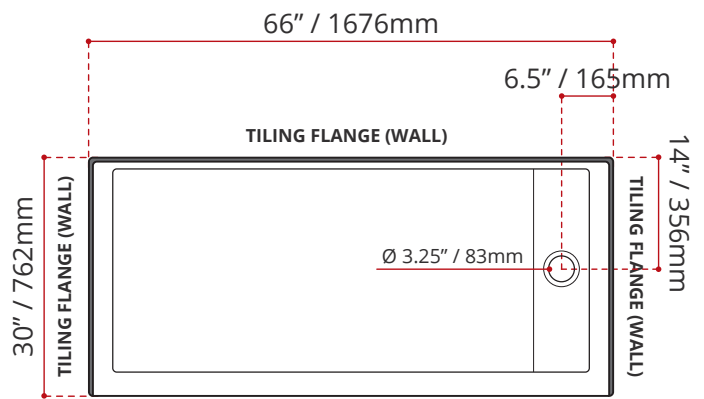

- Single Threshold / Opening
- **Off-set Drain location**
- **Matte White Finish**
- Default white linear drain cover included
- Made in Canada
- Hygienic material
- **Made from Shila Stone cast resin**
- Stain, scratch and crack resistance
- Complies with CSA & IAPMO standards

SHIPPING INFORMATION:

- Length: 68" / 1727mm
- Net Weight: 30 kg / 66lbs
- Width: 34" / 864mm
- Gross Weight: 35 kg / 77lbs
- Height: 8" / 203mm

SSTLD6630L4

(LEFT HAND DRAIN LOCATION)

OPENING

SSTLD6630R4

(RIGHT HAND DRAIN LOCATION)

OPENING

DISCLAIMER: Measurements may vary ± 1/4" (Diagram Not to scale)