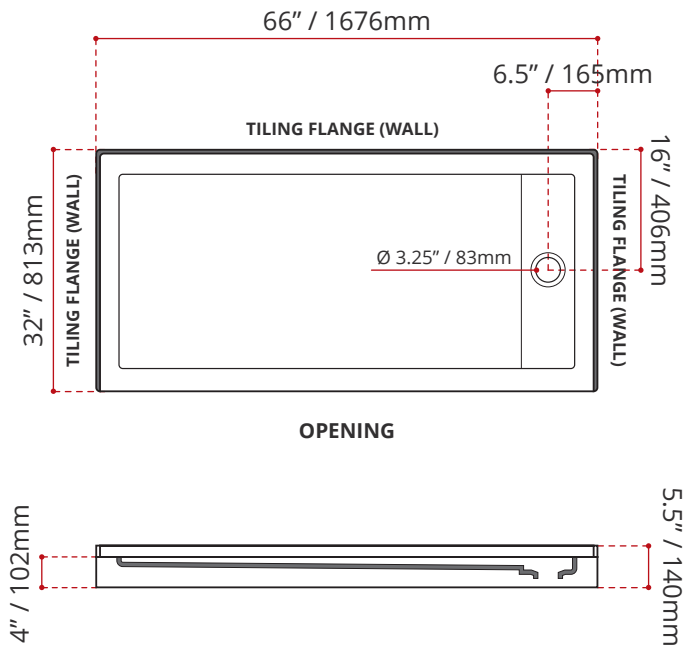

- Single Threshold / Opening
- **Off-set Drain location**
- **Matte White Finish**
- Default white linear drain cover included
- Made in Canada
- Hygienic material
- **Made from Shila Stone cast resin**
- Stain, scratch and crack resistance
- Complies with CSA & IAPMO standards

SHIPPING INFORMATION:

- Length: 68" / 1727mm
- Net Weight: 30 kg / 66lbs
- Width: 34" / 864mm
- Gross Weight: 35 kg / 77lbs
- Height: 8" / 203mm

SSTLD6632L4
(LEFT HAND DRAIN LOCATION)

SSTLD6632R4
(RIGHT HAND DRAIN LOCATION)

DISCLAIMER: Measurements may vary ± 1/4" (Diagram Not to scale)