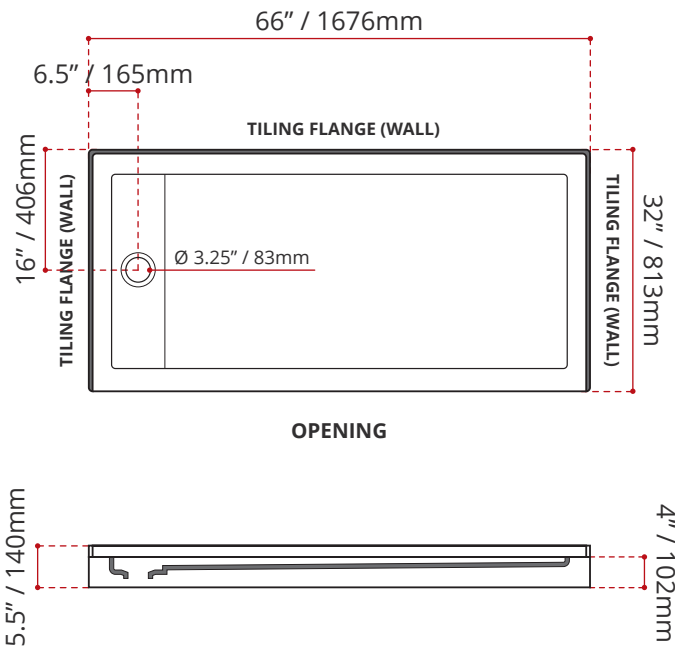

- Single Threshold / Opening
- **Off-set Drain location**
- **Matte White Finish**
- Default white linear drain cover included
- Made in Canada
- Hygienic material
- **Made from Shila Stone cast resin**
- Stain, scratch and crack resistance
- Complies with CSA & IAPMO standards

SHIPPING INFORMATION:

- Length: 68" / 1727mm
- Net Weight: 30 kg / 66lbs
- Width: 34" / 864mm
- Gross Weight: 35 kg / 77lbs
- Height: 8" / 203mm

SSTLD6632L4
(LEFT HAND DRAIN LOCATION)

SSTLD6632R4
(RIGHT HAND DRAIN LOCATION)

DISCLAIMER: Measurements may vary ± 1/4" (Diagram Not to scale)