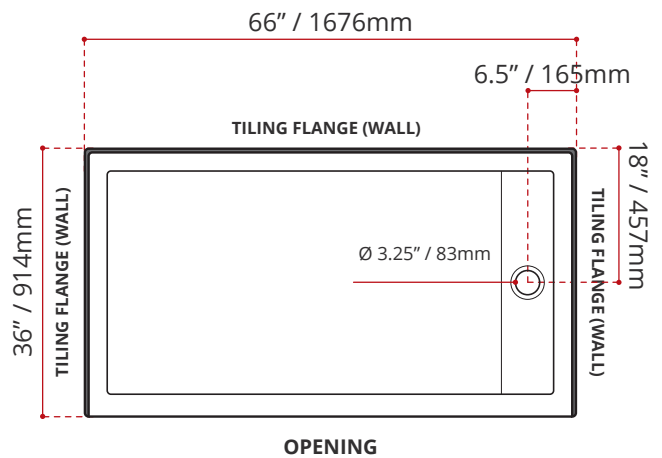

- Single Threshold / Opening
- **Off-set Drain location**
- **Matte White Finish**
- Default white linear drain cover included
- Made in Canada
- Hygienic material
- **Made from Shila Stone cast resin**
- Stain, scratch and crack resistance
- Complies with CSA & IAPMO standards

SHIPPING INFORMATION:

- Length: 68" / 1727mm
- Net Weight: 35 kg / 77lbs
- Width: 38" / 965mm
- Gross Weight: 40 kg / 88lbs
- Height: 8" / 203mm

SSTLD6636L4
(LEFT HAND DRAIN LOCATION)

SSTLD6636R4
(RIGHT HAND DRAIN LOCATION)

DISCLAIMER: Measurements may vary ± 1/4" (Diagram Not to scale)