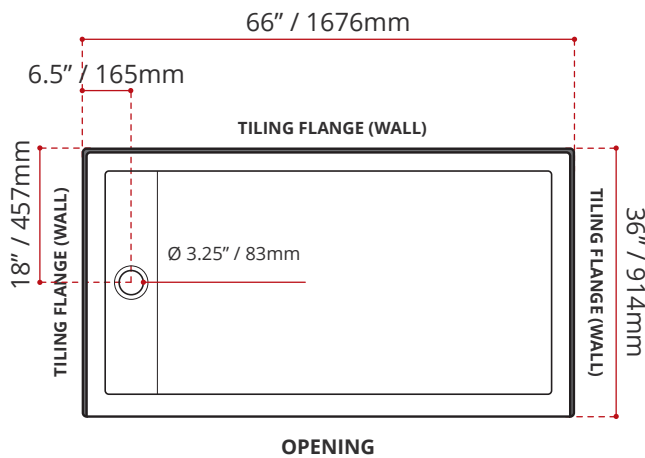

- Single Threshold / Opening
- **Off-set Drain location**
- **Matte White Finish**
- Default white linear drain cover included
- Made in Canada
- Hygienic material
- **Made from Shila Stone cast resin**
- Stain, scratch and crack resistance
- Complies with CSA & IAPMO standards

SHIPPING INFORMATION:

- Length: 68" / 1727mm
- Net Weight: 35 kg / 77lbs
- Width: 38" / 965mm
- Gross Weight: 40 kg / 88lbs
- Height: 8" / 203mm

SSTLD6636L4
(LEFT HAND DRAIN LOCATION)

SSTLD6636R4
(RIGHT HAND DRAIN LOCATION)

DISCLAIMER: Measurements may vary ± 1/4" (Diagram Not to scale)