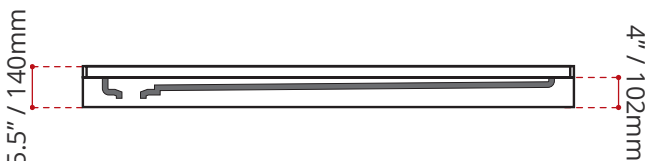

- Single Threshold / Opening
- **Off-set Drain location**
- **Matte White Finish**
- Default white linear drain cover included
- Made in Canada
- Hygienic material
- **Made from Shila Stone cast resin**
- Stain, scratch and crack resistance
- Complies with CSA & IAPMO standards

SHIPPING INFORMATION:

- Length: 68" / 1727mm
- Net Weight: 35 kg / 77lbs
- Width: 38" / 965mm
- Gross Weight: 40 kg / 88lbs
- Height: 8" / 203mm

SSTLD6636L4
(LEFT HAND DRAIN LOCATION)

SSTLD6636R4
(RIGHT HAND DRAIN LOCATION)

DISCLAIMER: Measurements may vary ± 1/4" (Diagram Not to scale)