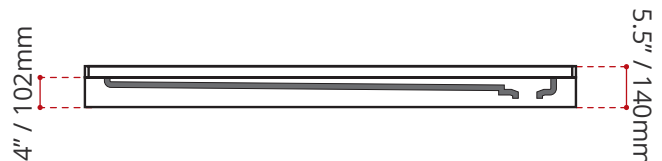

- Single Threshold / Opening
- **Off-set Drain location**
- **Matte White Finish**
- Default white linear drain cover included
- Made in Canada
- Hygienic material
- **Made from Shila Stone cast resin**
- Stain, scratch and crack resistance
- Complies with CSA & IAPMO standards

SHIPPING INFORMATION:

- Length: 68" / 1727mm
- Net Weight: 35 kg / 77lbs
- Width: 38" / 965mm
- Gross Weight: 40 kg / 88lbs
- Height: 8" / 203mm

SSTLD6636L4
(LEFT HAND DRAIN LOCATION)

SSTLD6636R4
(RIGHT HAND DRAIN LOCATION)

DISCLAIMER: Measurements may vary ± 1/4" (Diagram Not to scale)