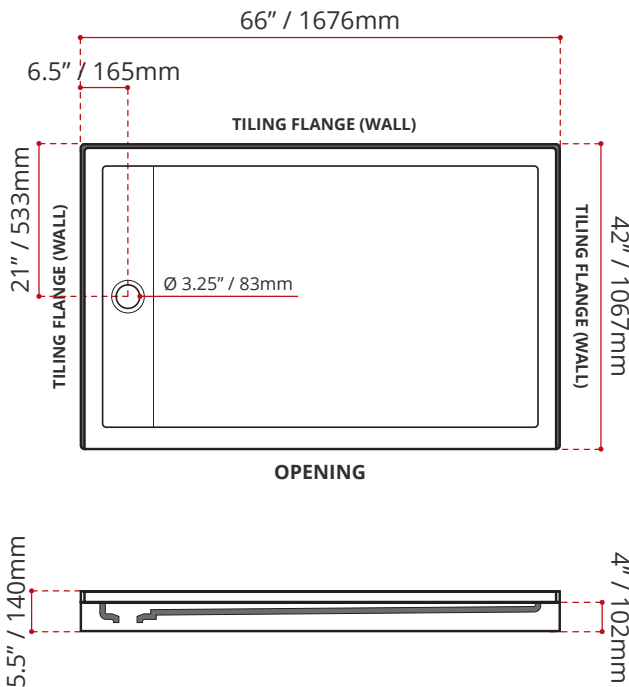

- Single Threshold / Opening
- **Off-set Drain location**
- **Matte White Finish**
- Default white linear drain cover included
- Made in Canada
- Hygienic material
- **Made from Shila Stone cast resin**
- Stain, scratch and crack resistance
- Complies with CSA & IAPMO standards

### SHIPPING INFORMATION:

- Length: 68" / 1727mm
- Net Weight: 35 kg / 77lbs
- Width: 44" / 1118mm
- Gross Weight: 40 kg / 88lbs
- Height: 8" / 203mm

**SSTLD6642L4**  
(LEFT HAND DRAIN LOCATION)

**SSTLD6642R4**  
(RIGHT HAND DRAIN LOCATION)

DISCLAIMER: Measurements may vary ± 1/4" (Diagram Not to scale)