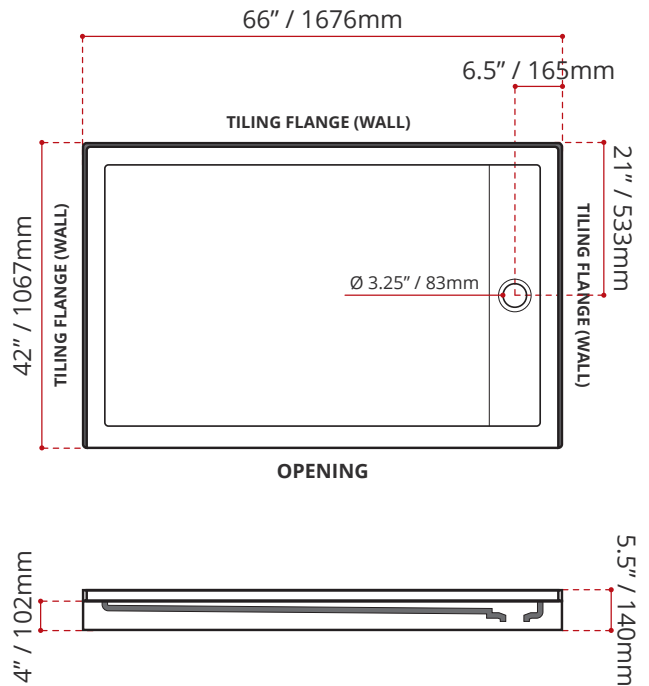

- Single Threshold / Opening
- **Off-set Drain location**
- **Matte White Finish**
- Default white linear drain cover included
- Made in Canada
- Hygienic material
- **Made from Shila Stone cast resin**
- Stain, scratch and crack resistance
- Complies with CSA & IAPMO standards

### CUSTOMIZE YOUR SHOWER BASE

ALL UPCHARGE OPTIONS ARE MADE TO ORDER - NO REFUND - NO RETURN -

AVAILABLE CUSTOMIZATION OPTIONS	MODEL No.
TEXTURED BOTTOM	<b>C4</b>
DOUBLE TILING FLANGE	<b>C5</b>
TEXTURED BOTTOM + DOUBLE TILING FLANGE	<b>C45</b>

### SHIPPING INFORMATION:

- Length: 68" / 1727mm
- Net Weight: 35 kg / 77lbs
- Width: 44" / 1118mm
- Gross Weight: 40 kg / 88lbs
- Height: 8" / 203mm

**SSTLD6642L4**  
(LEFT HAND DRAIN LOCATION)

**SSTLD6642R4**  
(RIGHT HAND DRAIN LOCATION)

DISCLAIMER: Measurements may vary ± 1/4" (Diagram Not to scale)