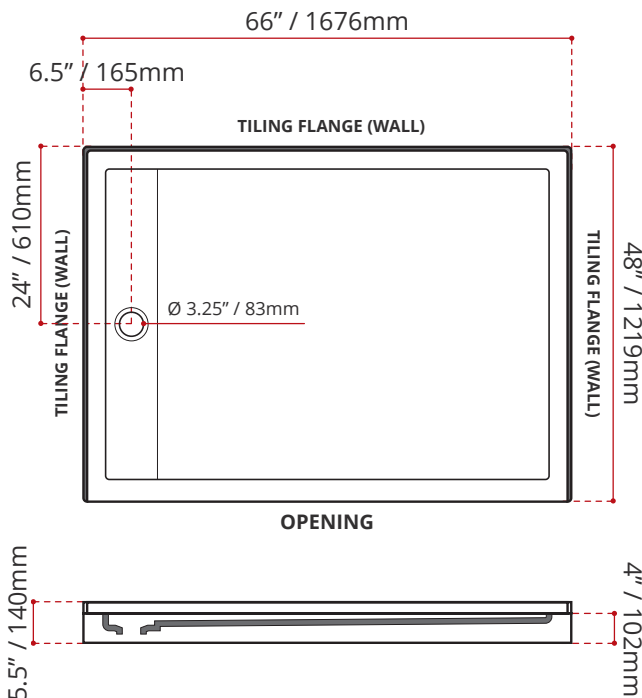

- Single Threshold / Opening
- **Off-set Drain location**
- **Matte White Finish**
- Default white linear drain cover included
- Made in Canada
- Hygienic material
- **Made from Shila Stone cast resin**
- Stain, scratch and crack resistance
- Complies with CSA & IAPMO standards

SHIPPING INFORMATION:

- Length: 68" / 1727mm
- Net Weight: 35 kg / 77lbs
- Width: 50" / 1270mm
- Gross Weight: 40 kg / 88lbs
- Height: 8" / 203mm

SSTLD6648L4 (LEFT HAND DRAIN LOCATION)

SSTLD6648R4 (RIGHT HAND DRAIN LOCATION)

DISCLAIMER: Measurements may vary ± 1/4" (Diagram Not to scale)