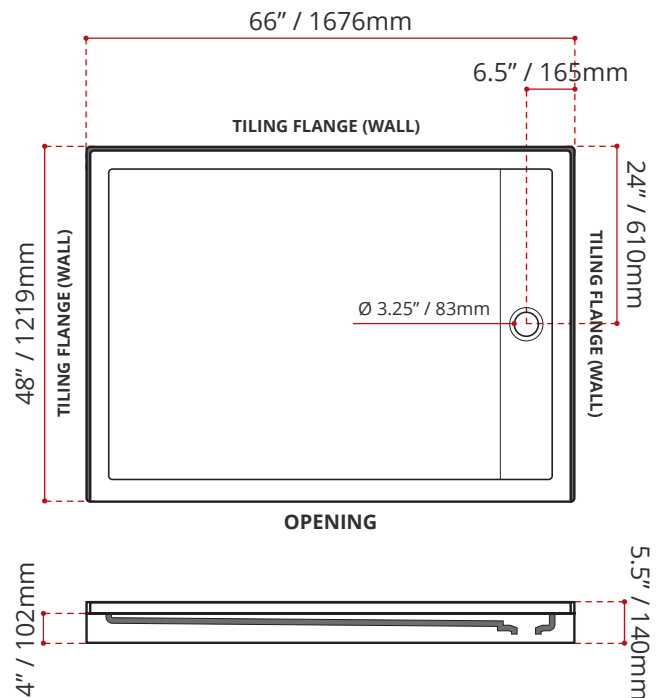

- Single Threshold / Opening
- **Off-set Drain location**
- **Matte White Finish**
- Default white linear drain cover included
- Made in Canada
- Hygienic material
- **Made from Shila Stone cast resin**
- Stain, scratch and crack resistance
- Complies with CSA & IAPMO standards

SHIPPING INFORMATION:

- Length: 68" / 1727mm
- Net Weight: 35 kg / 77lbs
- Width: 50" / 1270mm
- Gross Weight: 40 kg / 88lbs
- Height: 8" / 203mm

SSTLD6648L4 (LEFT HAND DRAIN LOCATION)

SSTLD6648R4 (RIGHT HAND DRAIN LOCATION)

DISCLAIMER: Measurements may vary ± 1/4" (Diagram Not to scale)