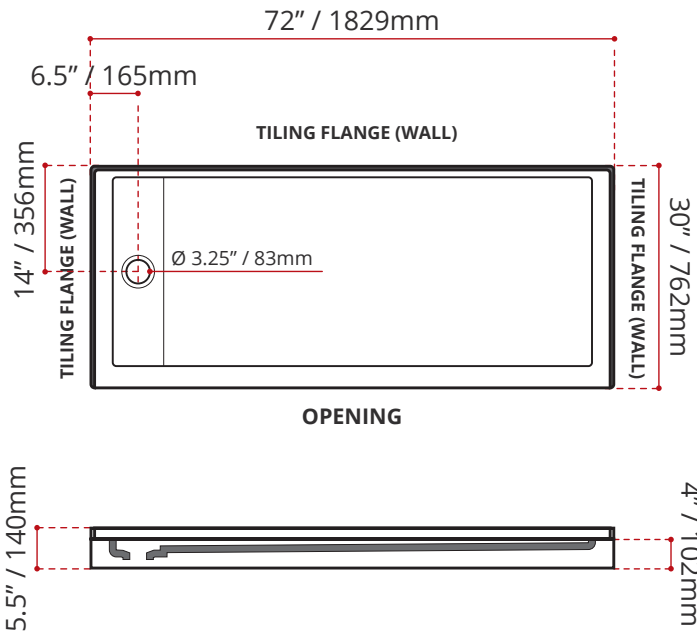

- Single Threshold / Opening
- **Off-set Drain location**
- **Matte White Finish**
- Default white linear drain cover included
- Made in Canada
- Hygienic material
- **Made from Shila Stone cast resin**
- Stain, scratch and crack resistance
- Complies with CSA & IAPMO standards

SHIPPING INFORMATION:

- Length: 74" / 1880mm
- Net Weight: 35 kg / 77lbs
- Width: 34" / 864mm
- Gross Weight: 40 kg / 88lbs
- Height: 8" / 203mm

SSTLD7230L4
(LEFT HAND DRAIN LOCATION)

SSTLD7230R4
(RIGHT HAND DRAIN LOCATION)

DISCLAIMER: Measurements may vary ± 1/4" (Diagram Not to scale)