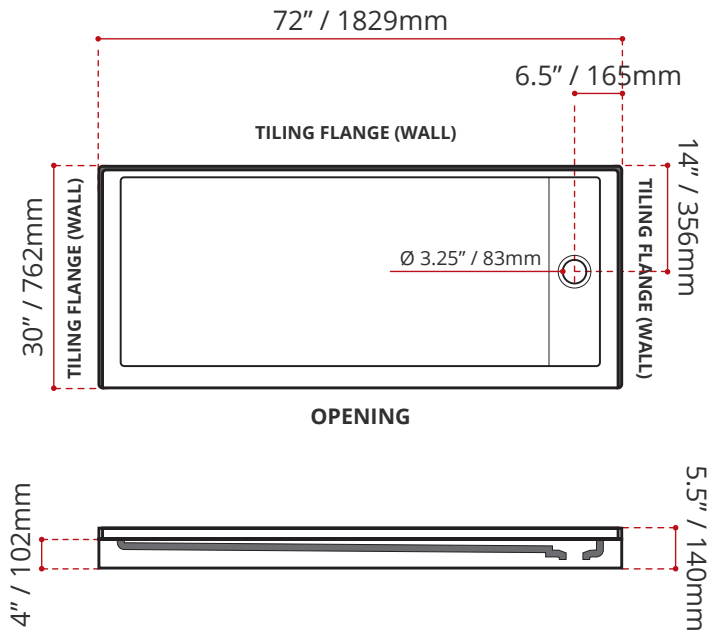

- Single Threshold / Opening
- **Off-set Drain location**
- **Matte White Finish**
- Default white linear drain cover included
- Made in Canada
- Hygienic material
- **Made from Shila Stone cast resin**
- Stain, scratch and crack resistance
- Complies with CSA & IAPMO standards

ENVIRO SEAL

CUSTOMIZE YOUR SHOWER BASE

ALL UPCHARGE OPTIONS ARE MADE TO ORDER - NO REFUND - NO RETURN -

AVAILABLE CUSTOMIZATION OPTIONS	MODEL No.
TEXTURED BOTTOM	C4
DOUBLE TILING FLANGE	C5
TEXTURED BOTTOM + DOUBLE TILING FLANGE	C45

SHIPPING INFORMATION:

- Length: 74" / 1880mm
- Net Weight: 35 kg / 77lbs
- Width: 34" / 864mm
- Gross Weight: 40 kg / 88lbs
- Height: 8" / 203mm

SSTLD7230L4
(LEFT HAND DRAIN LOCATION)

SSTLD7230R4
(RIGHT HAND DRAIN LOCATION)

DISCLAIMER: Measurements may vary ± 1/4" (Diagram Not to scale)