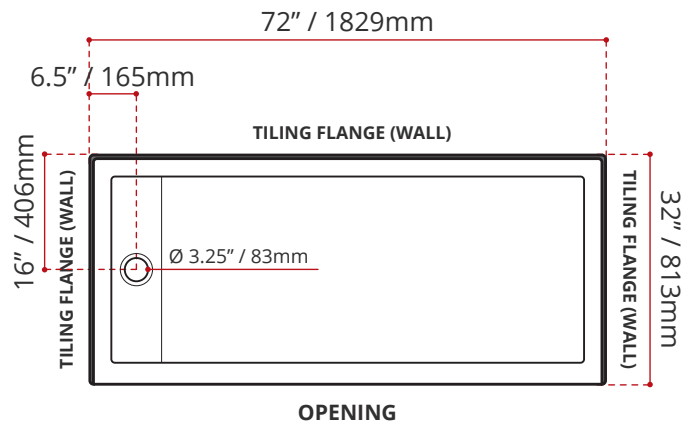

- Single Threshold / Opening
- **Off-set Drain location**
- **Matte White Finish**
- Default white linear drain cover included
- Made in Canada
- Hygienic material
- **Made from Shila Stone cast resin**
- Stain, scratch and crack resistance
- Complies with CSA & IAPMO standards

### CUSTOMIZE YOUR SHOWER BASE

ALL UPCHARGE OPTIONS ARE MADE TO ORDER - NO REFUND - NO RETURN -

AVAILABLE CUSTOMIZATION OPTIONS	MODEL No.
TEXTURED BOTTOM	<b>C4</b>
DOUBLE TILING FLANGE	<b>C5</b>
TEXTURED BOTTOM + DOUBLE TILING FLANGE	<b>C45</b>

### SHIPPING INFORMATION:

- Length: 74" / 1880mm
- Net Weight: 35 kg / 77lbs
- Width: 34" / 864mm
- Gross Weight: 40 kg / 88lbs
- Height: 8" / 203mm

**SSTLD7232L4**  
(LEFT HAND DRAIN LOCATION)

**SSTLD7232R4**  
(RIGHT HAND DRAIN LOCATION)

DISCLAIMER: Measurements may vary ± 1/4" (Diagram Not to scale)