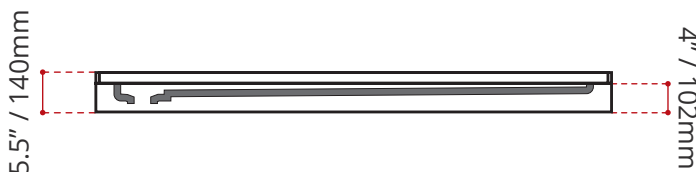

- Single Threshold / Opening
- **Off-set Drain location**
- **Matte White Finish**
- Default white linear drain cover included
- Made in Canada
- Hygienic material
- **Made from Shila Stone cast resin**
- Stain, scratch and crack resistance
- Complies with CSA & IAPMO standards

### CUSTOMIZE YOUR SHOWER BASE

ALL UPCHARGE OPTIONS ARE MADE TO ORDER - NO REFUND - NO RETURN -

AVAILABLE CUSTOMIZATION OPTIONS	MODEL No.
TEXTURED BOTTOM	<b>C4</b>
DOUBLE TILING FLANGE	<b>C5</b>
TEXTURED BOTTOM + DOUBLE TILING FLANGE	<b>C45</b>

### SHIPPING INFORMATION:

- Length: 74" / 1880mm
- Net Weight: 35 kg / 77lbs
- Width: 34" / 864mm
- Gross Weight: 40 kg / 88lbs
- Height: 8" / 203mm

**SSTLD7232L4**  
(LEFT HAND DRAIN LOCATION)

**SSTLD7232R4**  
(RIGHT HAND DRAIN LOCATION)

DISCLAIMER: Measurements may vary ± 1/4" (Diagram Not to scale)