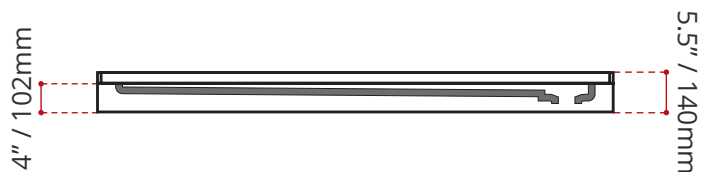

### CUSTOMIZE YOUR SHOWER BASE

ALL UPCHARGE OPTIONS ARE MADE TO ORDER - NO REFUND - NO RETURN -

AVAILABLE CUSTOMIZATION OPTIONS	MODEL No.
TEXTURED BOTTOM	<b>C4</b>
DOUBLE TILING FLANGE	<b>C5</b>
TEXTURED BOTTOM + DOUBLE TILING FLANGE	<b>C45</b>

### SHIPPING INFORMATION:

- Length: 74" / 1880mm
- Net Weight: 35 kg / 77lbs
- Width: 34" / 864mm
- Gross Weight: 40 kg / 88lbs
- Height: 8" / 203mm

**SSTLD7232L4**  
(LEFT HAND DRAIN LOCATION)

**SSTLD7232R4**  
(RIGHT HAND DRAIN LOCATION)

DISCLAIMER: Measurements may vary ± 1/4" (Diagram Not to scale)