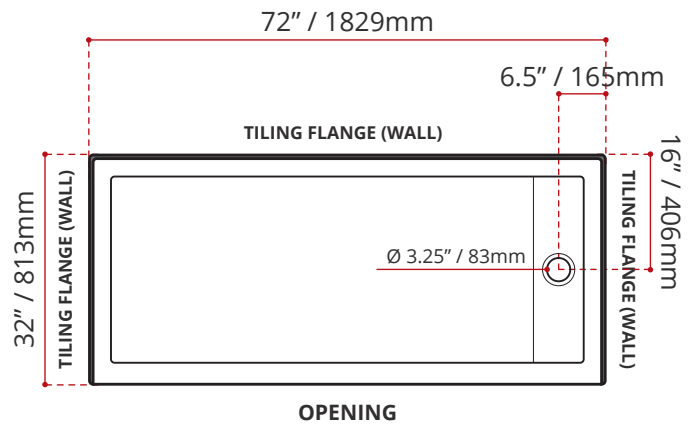

- Single Threshold / Opening
- **Off-set Drain location**
- **Matte White Finish**
- Default white linear drain cover included
- Made in Canada
- Hygienic material
- **Made from Shila Stone cast resin**
- Stain, scratch and crack resistance
- Complies with CSA & IAPMO standards

### CUSTOMIZE YOUR SHOWER BASE

ALL UPCHARGE OPTIONS ARE MADE TO ORDER - NO REFUND - NO RETURN -

AVAILABLE CUSTOMIZATION OPTIONS	MODEL No.
TEXTURED BOTTOM	<b>C4</b>
DOUBLE TILING FLANGE	<b>C5</b>
TEXTURED BOTTOM + DOUBLE TILING FLANGE	<b>C45</b>

### SHIPPING INFORMATION:

- Length: 74" / 1880mm
- Net Weight: 35 kg / 77lbs
- Width: 34" / 864mm
- Gross Weight: 40 kg / 88lbs
- Height: 8" / 203mm

**SSTLD7232L4**  
(LEFT HAND DRAIN LOCATION)

**SSTLD7232R4**  
(RIGHT HAND DRAIN LOCATION)

DISCLAIMER: Measurements may vary ± 1/4" (Diagram Not to scale)