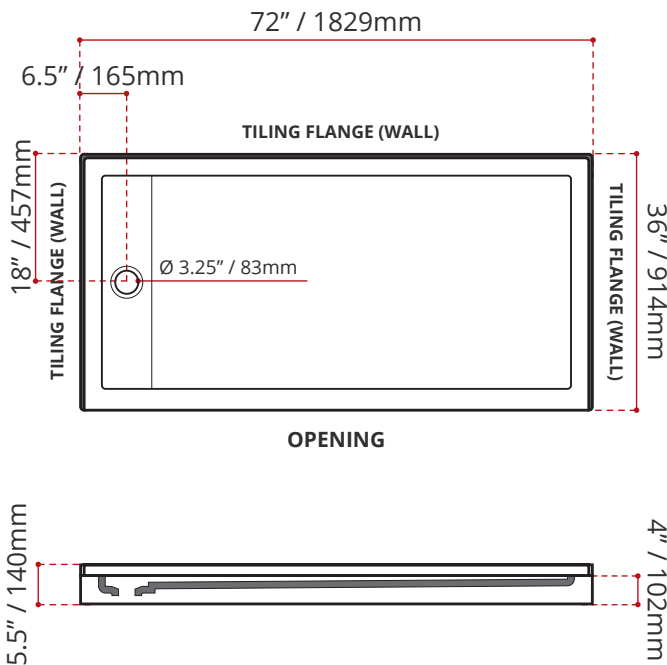

- Single Threshold / Opening
- **Off-set Drain location**
- **Matte White Finish**
- Default white linear drain cover included
- Made in Canada
- Hygienic material
- **Made from Shila Stone cast resin**
- Stain, scratch and crack resistance
- Complies with CSA & IAPMO standards

ENVIRO SEAL

CUSTOMIZE YOUR SHOWER BASE

ALL UPCHARGE OPTIONS ARE MADE TO ORDER - NO REFUND - NO RETURN -

AVAILABLE CUSTOMIZATION OPTIONS	MODEL No.
TEXTURED BOTTOM	C4
DOUBLE TILING FLANGE	C5
TEXTURED BOTTOM + DOUBLE TILING FLANGE	C45

SHIPPING INFORMATION:

- Length: 74" / 1880mm
- Net Weight: 35 kg / 77lbs
- Width: 38" / 965mm
- Gross Weight: 40 kg / 88lbs
- Height: 8" / 203mm

SSTLD7236L4 (LEFT HAND DRAIN LOCATION)

SSTLD7236R4 (RIGHT HAND DRAIN LOCATION)