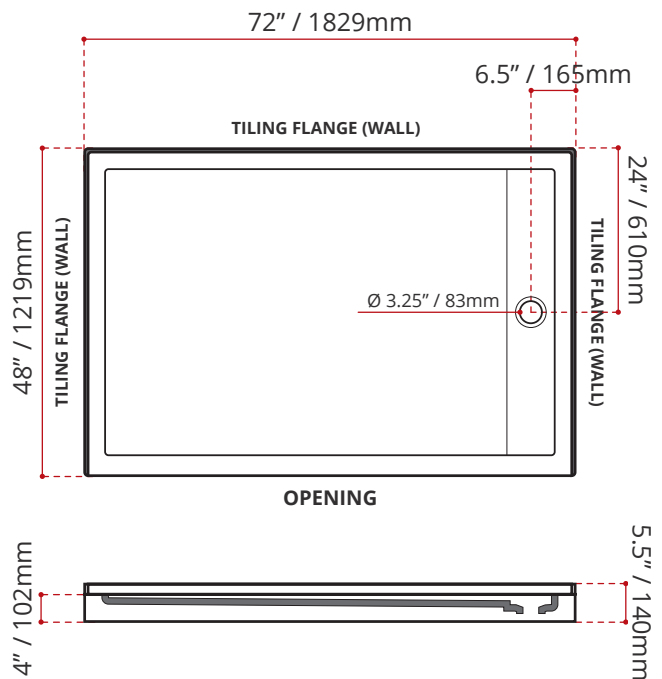

- Single Threshold / Opening
- **Off-set Drain location**
- **Matte White Finish**
- Default white linear drain cover included
- Made in Canada
- Hygienic material
- **Made from Shila Stone cast resin**
- Stain, scratch and crack resistance
- Complies with CSA & IAPMO standards

### SHIPPING INFORMATION:

- Length: 74" / 1880mm
- Net Weight: 50 kg / 110lbs
- Width: 50" / 1270mm
- Gross Weight: 55 kg / 121lbs
- Height: 8" / 203mm

### SSTLD7248L4 (LEFT HAND DRAIN LOCATION)

### SSTLD7248R4 (RIGHT HAND DRAIN LOCATION)

DISCLAIMER: Measurements may vary  $\pm \frac{1}{4}$ " (Diagram Not to scale)