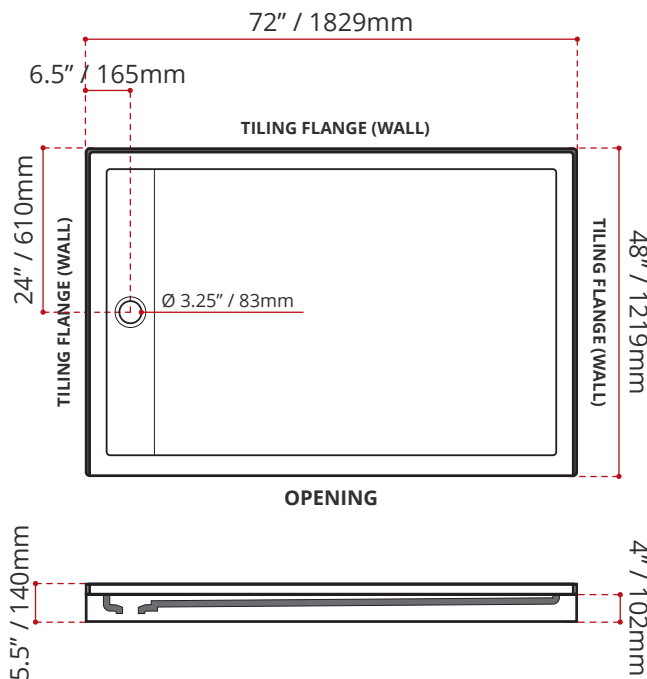

- Single Threshold / Opening
- **Off-set Drain location**
- **Matte White Finish**
- Default white linear drain cover included
- Made in Canada
- Hygienic material
- **Made from Shila Stone cast resin**
- Stain, scratch and crack resistance
- Complies with CSA & IAPMO standards

### SHIPPING INFORMATION:

- Length: 74" / 1880mm
- Net Weight: 50 kg / 110lbs
- Width: 50" / 1270mm
- Gross Weight: 55 kg / 121lbs
- Height: 8" / 203mm

### SSTLD7248L4 (LEFT HAND DRAIN LOCATION)

### SSTLD7248R4 (RIGHT HAND DRAIN LOCATION)

DISCLAIMER: Measurements may vary  $\pm \frac{1}{4}$ " (Diagram Not to scale)