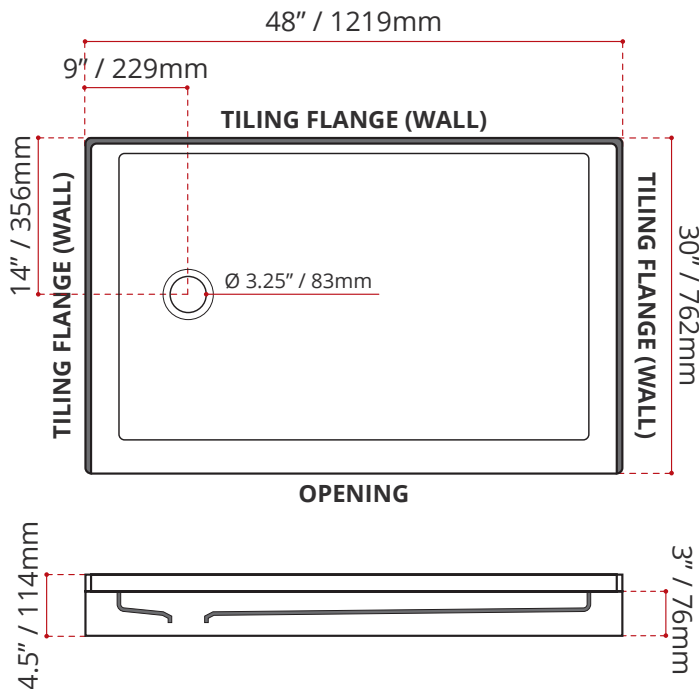

- Single Threshold / Opening
- **Offset Drain location**
- **Matte White Finish**
- Made in Canada
- Hygienic material
- **Made from Shila Stone cast resin**
- Stain, scratch and crack resistance
- Complies with CSA & IAPMO standards

SHIPPING INFORMATION:

- Length: 50" / 1270mm
- Net Weight: 23 kg / 51lbs
- Width: 34" / 864mm
- Gross Weight: 25 kg / 55lbs
- Height: 8" / 203mm

SSTOD4830L4

(LEFT HAND DRAIN LOCATION)

SSTOD4830R4

(RIGHT HAND DRAIN LOCATION)

DISCLAIMER: Measurements may vary $\pm 1/4"$ (Diagram Not to scale)