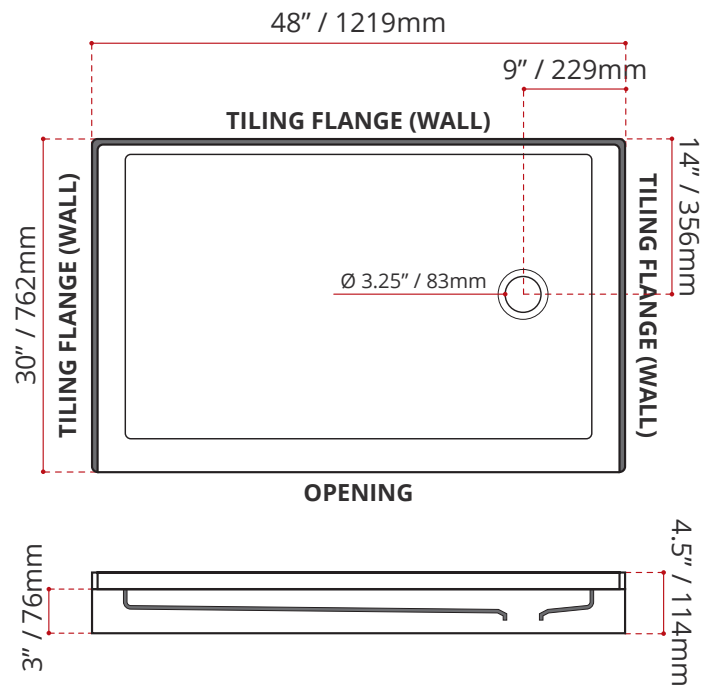

- Single Threshold / Opening
- **Offset Drain location**
- **Matte White Finish**
- Made in Canada
- Hygienic material
- **Made from Shila Stone cast resin**
- Stain, scratch and crack resistance
- Complies with CSA & IAPMO standards

SHIPPING INFORMATION:

- Length: 50" / 1270mm
- Net Weight: 23 kg / 51lbs
- Width: 34" / 864mm
- Gross Weight: 25 kg / 55lbs
- Height: 8" / 203mm

SSTOD4830L4

(LEFT HAND DRAIN LOCATION)

SSTOD4830R4

(RIGHT HAND DRAIN LOCATION)

DISCLAIMER: Measurements may vary $\pm 1/4"$ (Diagram Not to scale)