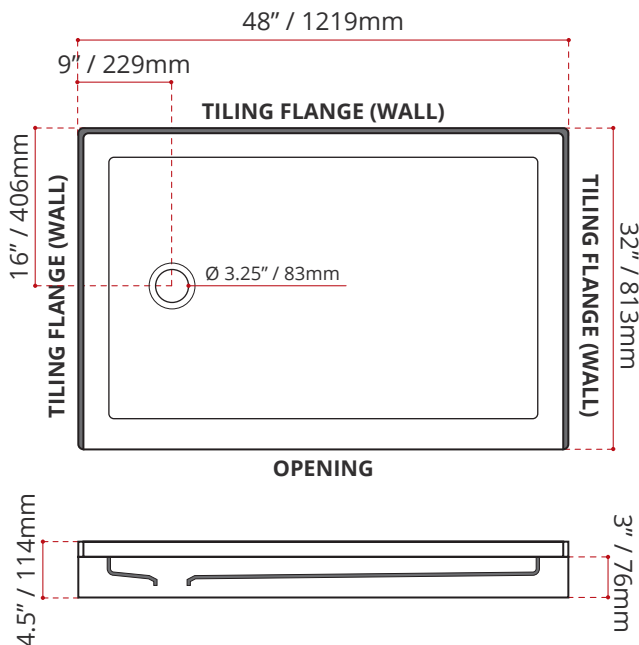

- Single Threshold / Opening
- **Offset Drain location**
- **Matte White Finish**
- Made in Canada
- Hygienic material
- **Made from Shila Stone cast resin**
- Stain, scratch and crack resistance
- Complies with CSA & IAPMO standards

ENVIRO SEAL

CUSTOMIZE YOUR SHOWER BASE

ALL UPCHARGE OPTIONS ARE MADE TO ORDER - NO REFUND - NO RETURN -

AVAILABLE CUSTOMIZATION OPTIONS	MODEL No.
TEXTURED BOTTOM	C4
DOUBLE TILING FLANGE	C5
TEXTURED BOTTOM + DOUBLE TILING FLANGE	C45

SHIPPING INFORMATION:

- Length: 50" / 1270mm
- Net Weight: 23 kg / 51lbs
- Width: 34" / 864mm
- Gross Weight: 25 kg / 55lbs
- Height: 8" / 203mm

SSTOD4832L4

(LEFT HAND DRAIN LOCATION)

SSTOD4832R4

(RIGHT HAND DRAIN LOCATION)

DISCLAIMER: Measurements may vary ±1/4" (Diagram Not to scale)