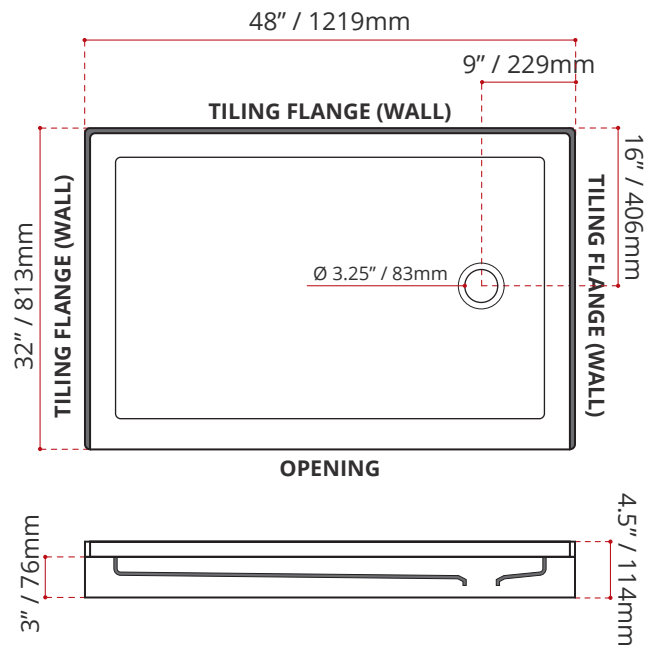

- Single Threshold / Opening
- **Offset Drain location**
- **Matte White Finish**
- Made in Canada
- Hygienic material
- **Made from Shila Stone cast resin**
- Stain, scratch and crack resistance
- Complies with CSA & IAPMO standards

SHIPPING INFORMATION:

- Length: 50" / 1270mm
- Net Weight: 23 kg / 51lbs
- Width: 34" / 864mm
- Gross Weight: 25 kg / 55lbs
- Height: 8" / 203mm

SSTOD4832L4

(LEFT HAND DRAIN LOCATION)

SSTOD4832R4

(RIGHT HAND DRAIN LOCATION)

DISCLAIMER: Measurements may vary ±1/4" (Diagram Not to scale)