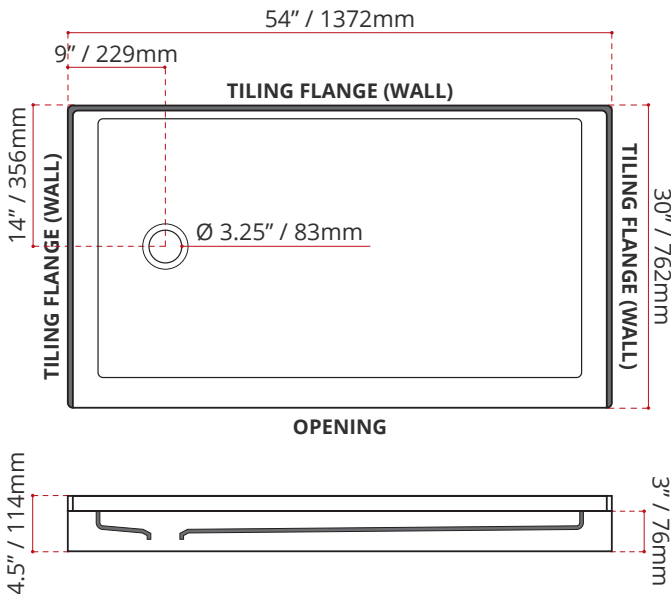

- Single Threshold / Opening
- **Offset Drain location**
- **Matte White Finish**
- Made in Canada
- Hygienic material
- **Made from Shila Stone cast resin**
- Stain, scratch and crack resistance
- Complies with CSA & IAPMO standards

SHIPPING INFORMATION:

- Length: 56" / 1422mm
- Net Weight: 35 kg / 77lbs
- Width: 34" / 864mm
- Gross Weight: 40 kg / 88lbs
- Height: 8" / 203mm

SSTOD5430L4

(LEFT HAND DRAIN LOCATION)

SSTOD5430R4

(RIGHT HAND DRAIN LOCATION)