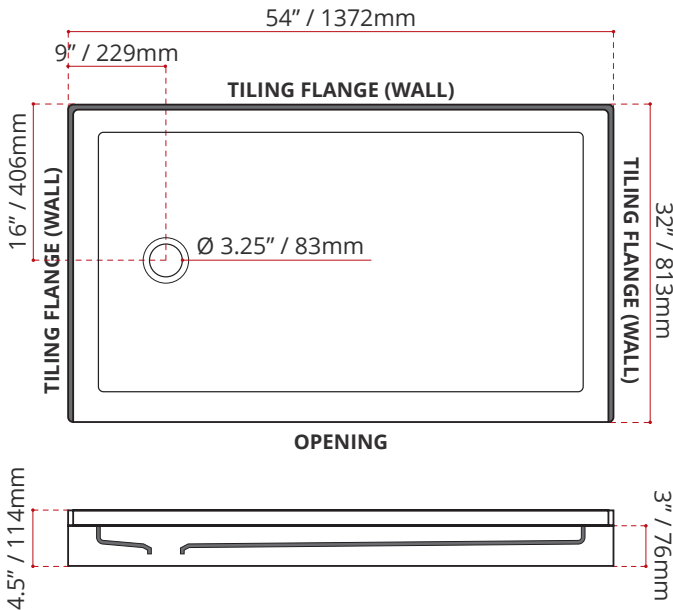

- Single Threshold / Opening
- **Offset Drain location**
- **Matte White Finish**
- Made in Canada
- Hygienic material
- **Made from Shila Stone cast resin**
- Stain, scratch and crack resistance
- Complies with CSA & IAPMO standards

SHIPPING INFORMATION:

- Length: 56" / 1422mm
- Net Weight: 35 kg / 77lbs
- Width: 34" / 864mm
- Gross Weight: 40 kg / 88lbs
- Height: 8" / 203mm

SSTOD5432L4

(LEFT HAND DRAIN LOCATION)

SSTOD5432R4

(RIGHT HAND DRAIN LOCATION)