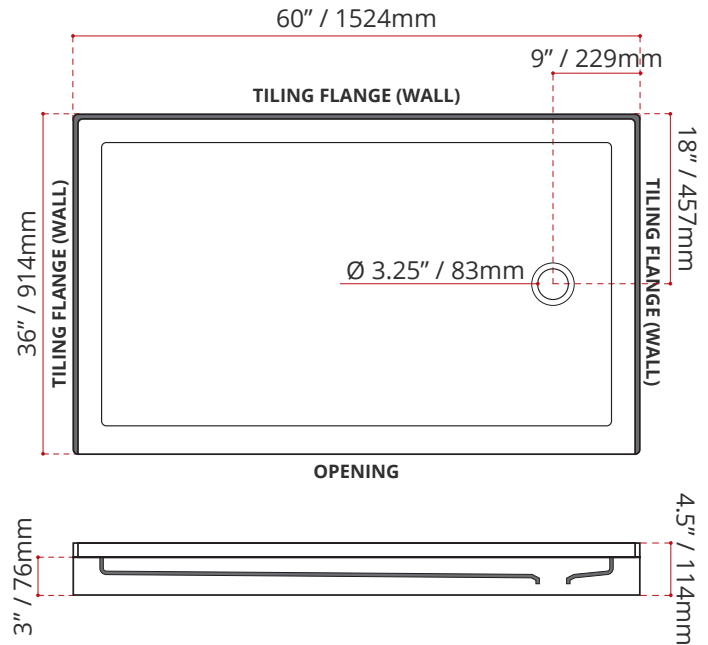

- Single Threshold / Opening
- **Offset Drain location**
- **Matte White Finish**
- Made in Canada
- Hygienic material
- **Made from Shila Stone cast resin**
- Stain, scratch and crack resistance
- Complies with CSA & IAPMO standards

SHIPPING INFORMATION:

- Length: 62" / 1575mm
- Net Weight: 35 kg / 77lbs
- Width: 38" / 965mm
- Gross Weight: 40 kg / 88lbs
- Height: 8" / 203mm

**SSTOD6036L4**

(LEFT HAND DRAIN LOCATION)

**SSTOD6036R4**

(RIGHT HAND DRAIN LOCATION)

DISCLAIMER: Measurements may vary ±1/4" (Diagram Not to scale)