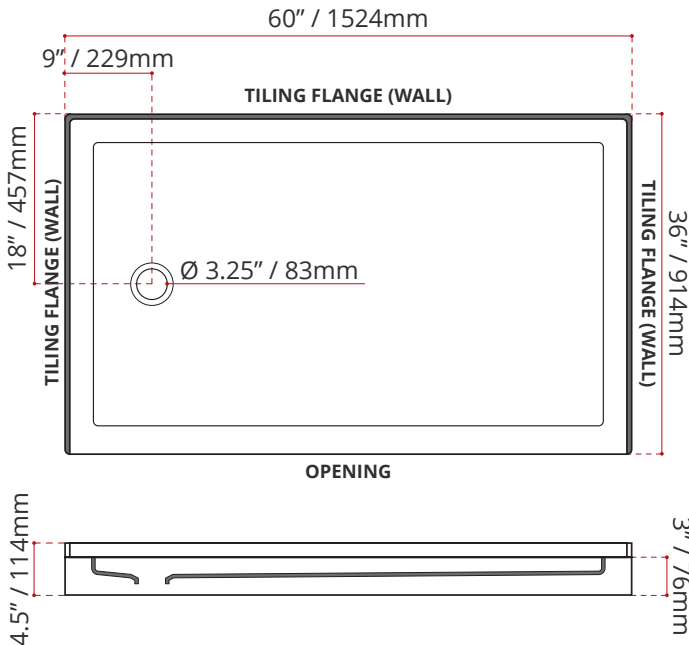

- Single Threshold / Opening
- **Offset Drain location**
- **Matte White Finish**
- Made in Canada
- Hygienic material
- **Made from Shila Stone cast resin**
- Stain, scratch and crack resistance
- Complies with CSA & IAPMO standards

SHIPPING INFORMATION:

- Length: 62" / 1575mm
- Net Weight: 35 kg / 77lbs
- Width: 38" / 965mm
- Gross Weight: 40 kg / 88lbs
- Height: 8" / 203mm

**SSTOD6036L4**

(LEFT HAND DRAIN LOCATION)

**SSTOD6036R4**

(RIGHT HAND DRAIN LOCATION)

DISCLAIMER: Measurements may vary ±1/4" (Diagram Not to scale)